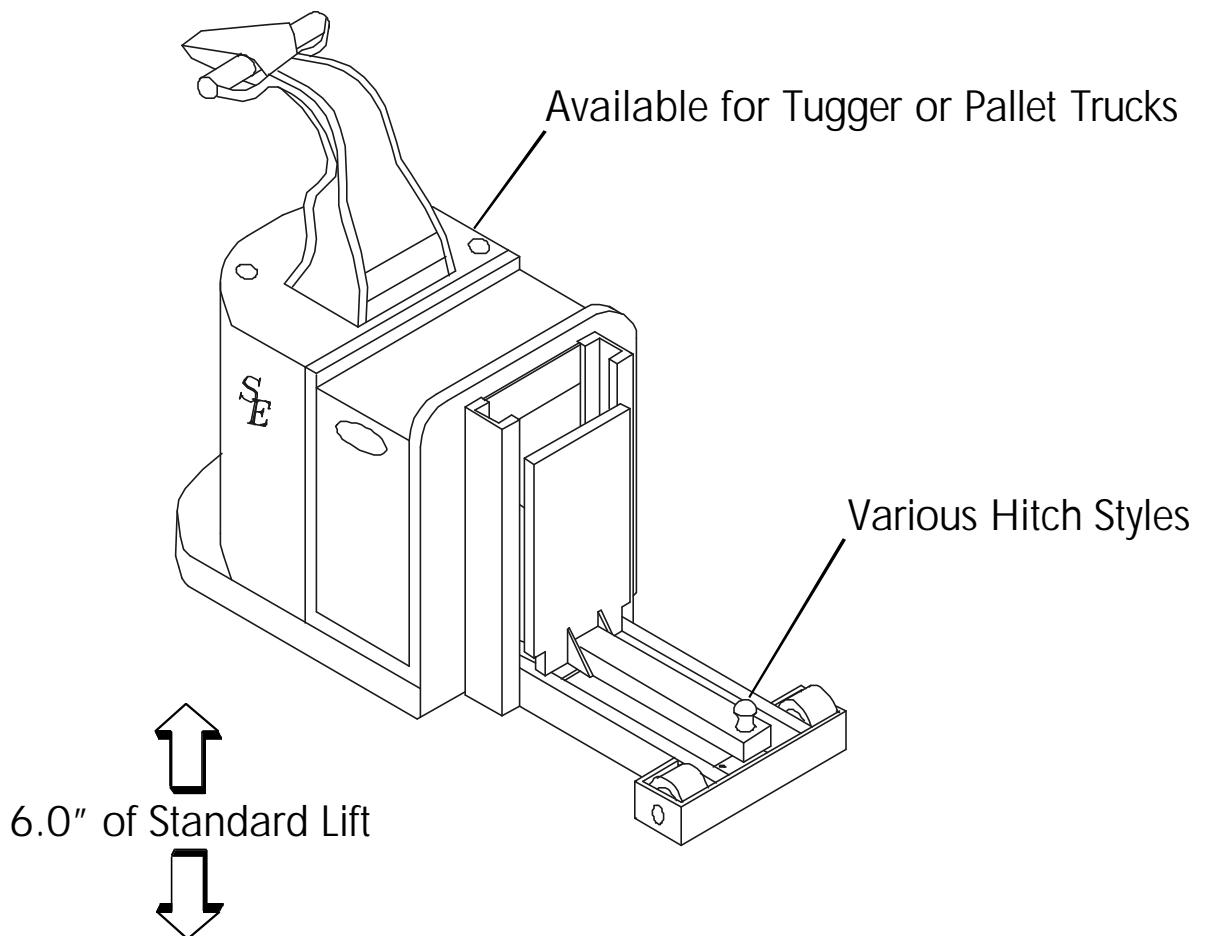

A-FRAME TUGGER

Superior Engineering A-Frame Tugger attachments are available in various tongue lengths, hitch types, and a variety of other options. The A-Frame Tugger attachment is mounted to the front of your pallet truck or tugger and helps ease the work on individuals in transporting a variety of A-frames and load trailers in your facility.