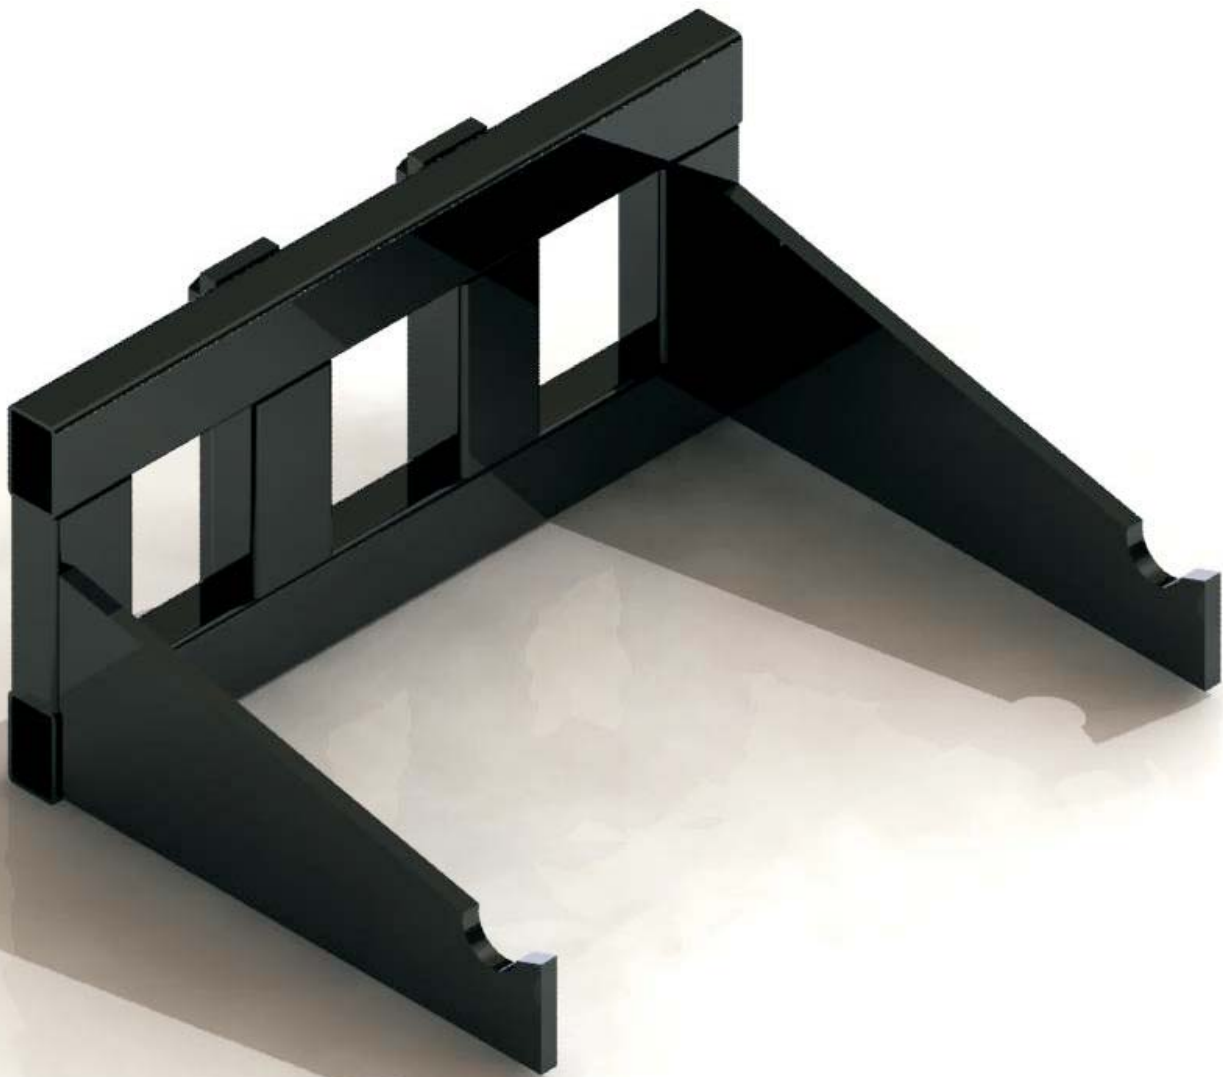

SUPERIOR ENGINEERING INC.

**SUPERIOR
BEAM HANDLER**

SE SUPERIOR ENGINEERING 1-800-359-3052
WWW.SUPERIORENG.COM

SUPERIOR BEAM HANDLERS

Superior Engineering Beam Handlers safely moves beams or journals from location to location while the beam or journal is empty or loaded. The beam handler eliminates the dangers of moving beams or journals using conventional forks. The beam handlers offer a saddle for the ends of the beam to sit in eliminating rolling that is experienced at times during movement of these items.

**FORK or ITA MOUNTED
STEEL CONSTRUCTION
OSHA AND ANSI/ASME COMPLIANT
AMERICAN MADE
SAFELY STORES, RETRIEVES AND CARRIES BEAMS OR JOURNALS**