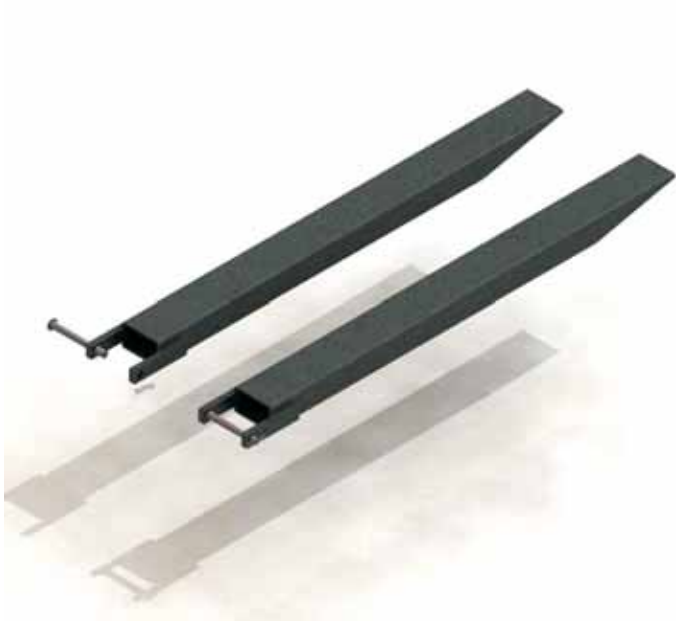

MODEL #	FORK LENGTH	EXTENSION LENGTH	WEIGHT
BE5054	36"	54"	78#
BE5063	42"	63"	90#
BE5072	48"	72"	103#
BE5090	60"	90"	129#
BE5108	72"	108"	155#

FITS 5 INCH WIDE FORKS

MODEL #	FORK LENGTH	EXTENSION LENGTH	WEIGHT
BE6054	36"	54"	92#
BE6063	42"	63"	104#
BE6072	48"	72"	119#
BE6090	60"	90"	149#
BE6108	72"	108"	178#

FITS 6 AND 7 INCH WIDE FORKS

MODEL #	FORK LENGTH	EXTENSION LENGTH	WEIGHT
BE8054	36"	54"	171#
BE8063	42"	63"	200#
BE8072	48"	72"	228#
BE8090	60"	90"	285#
BE8108	72"	108"	342#

For special sizes please call the factory at 1-800-359-3052

FORK EXTENSIONS

BOX EXTENSIONS

FULLY ENCLOSED BOXED TUBING

WWW.SUPERIORENG.COM

5033 BELTON HWY, ANDERSON, SC 29627

1-800-359-3052