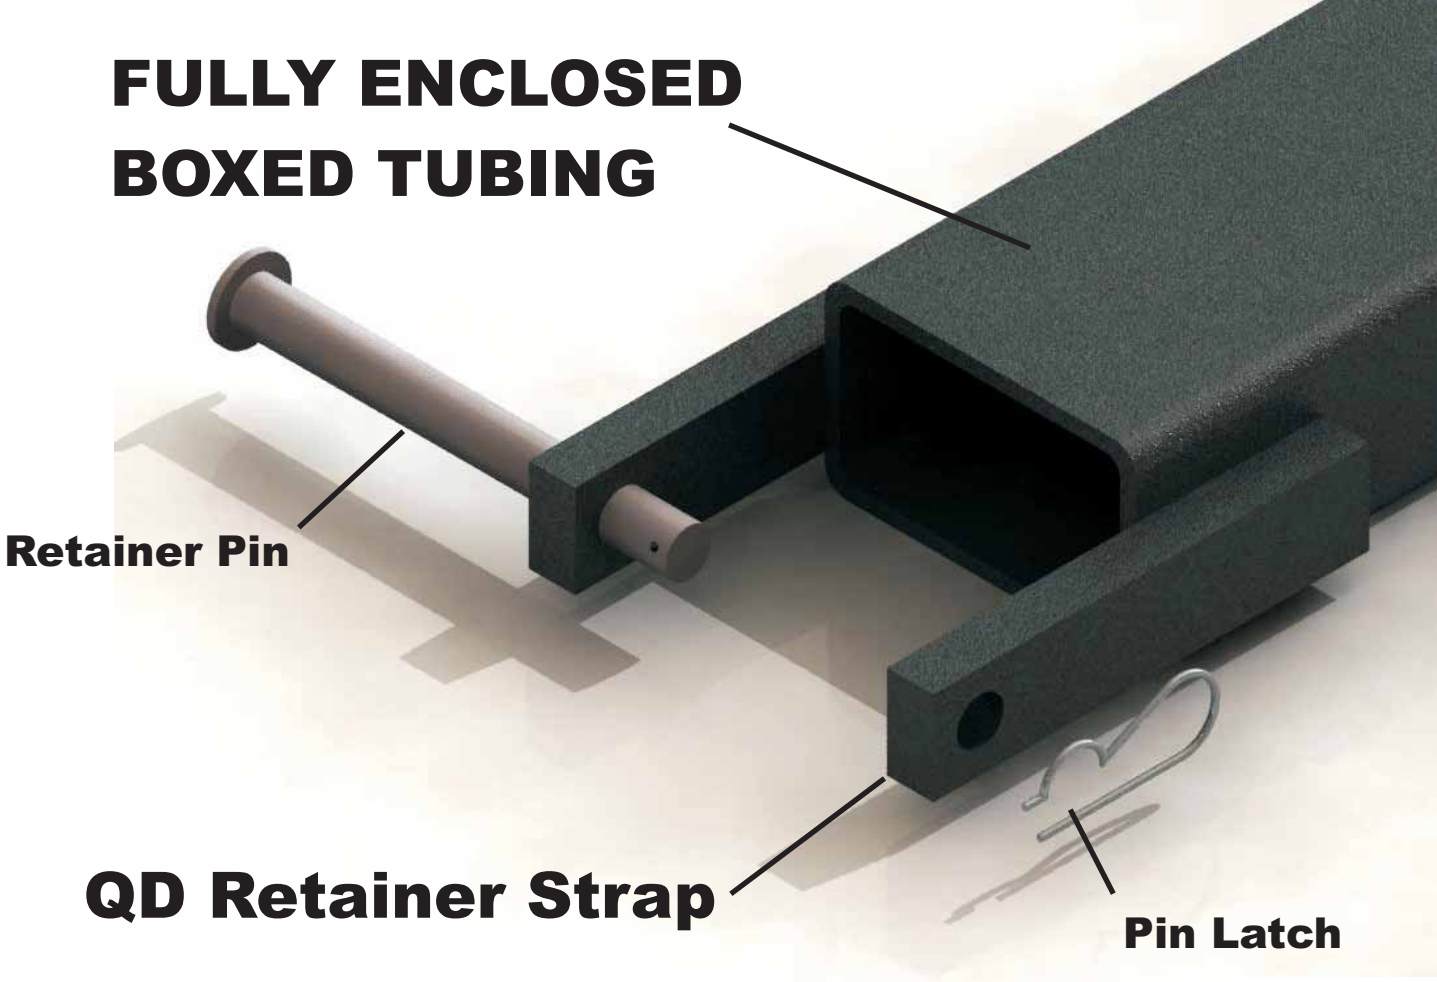

FORK EXTENSIONS

HEAVY DUTY QUICK DISCONNECT

Reinforced Channel

Retainer Pin

QD Retainer Strap

Pin Latch

BOXED FORK EXTENSIONS

FITS 4 INCH WIDE FORKS

FITS 6 AND 7 INCH WIDE FORKS

MODEL #	FORK LENGTH	EXTENSION LENGTH	WEIGHT
BE8054	36"	54"	171#
BE8063	42"	63"	200#
BE8072	48"	72"	228#
BE8090	60"	90"	285#
BE8108	72"	108"	342#

For special sizes please call the factory at 1-800-359-3052

FORK EXTENSIONS

BOX EXTENSIONS

FULLY ENCLOSED BOXED TUBING

WWW.SUPERIORENG.COM

5033 BELTON HWY, ANDERSON, SC 29627

1-800-359-3052