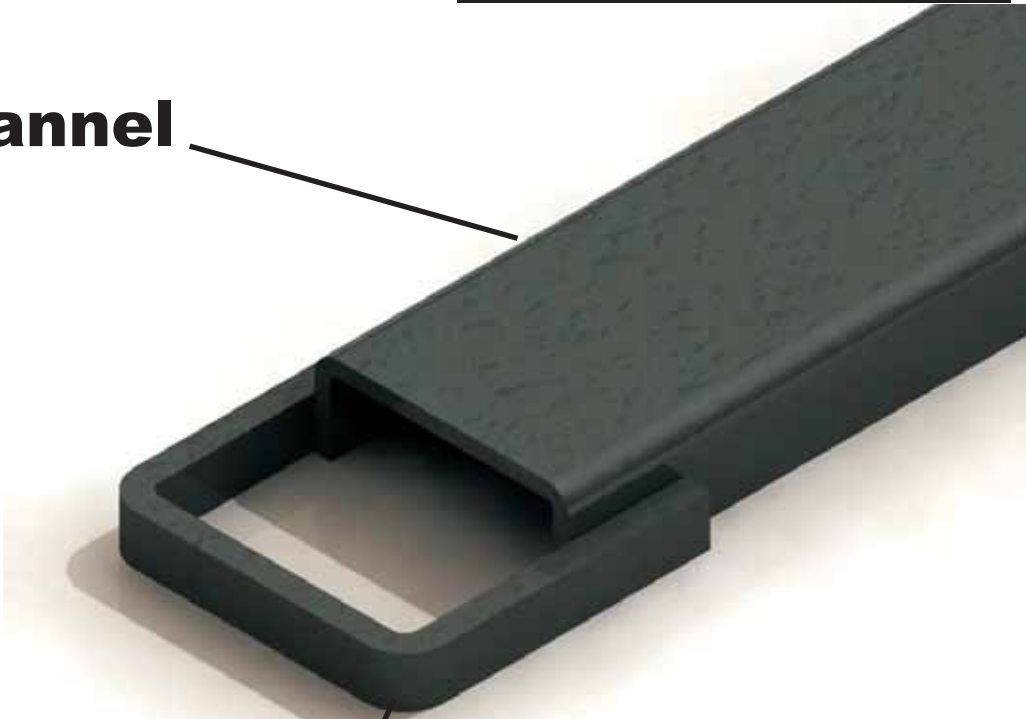

FITS 7 INCH WIDE FORKS

MODEL #	FORK LENGTH	EXTENSION LENGTH	WEIGHT
FE9054	36"	54"	149#
FE9063	42"	63"	180#
FE9072	48"	72"	198#
FE9090	60"	90"	248#
FE9108	72"	108"	282#

For special sizes please call the factory at 1-800-359-3052

FORK EXTENSIONS

STANDARD

Standard Channel

Loop Retainer Strap

QUICK DISCONNECT FORK EXTENSIONS

FITS 4 INCH WIDE FORKS

MODEL #	FORK LENGTH	EXTENSION LENGTH	WEIGHT
FE5054QD	36"	54"	82#
FE5063QD	42"	63"	100#
FE5072QD	48"	72"	109#
FE5090QD	60"	90"	136#
FE5108QD	72"	108"	165#