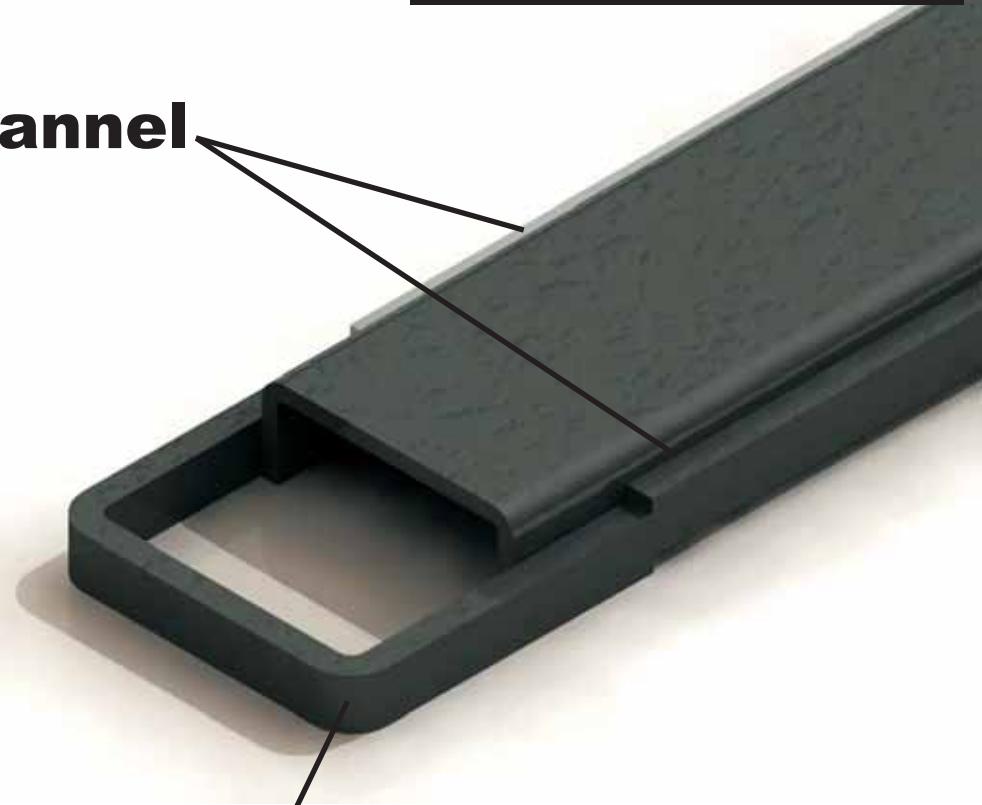

FITS 6 INCH WIDE FORKS

MODEL #	FORK LENGTH	EXTENSION LENGTH	WEIGHT
FH7054	36"	54"	154
FH7063	42"	63"	182
FH7072	48"	72"	197
FH7090	60"	90"	241
Fh7108	72"	108"	271

FITS 7 INCH WIDE FORKS

MODEL #	FORK LENGTH	EXTENSION LENGTH	WEIGHT
FH9054	36"	54"	165
FH9063	42"	63"	192
FH9072	48"	72"	207
FH9090	60"	90"	255
Fh9108	72"	108"	291

For special sizes please call the factory at 1-800-359-3052

FORK EXTENSIONS

HEAVY DUTY

Reinforced Channel

Loop Retainer Strap

HEAVY DUTY QUICK DISCONNECT FORK EXTENSIONS

FITS 4 INCH WIDE FORKS

MODEL #	FORK LENGTH	EXTENSION LENGTH	WEIGHT
FE5054HQD	36"	54"	94
FE5063HQD	42"	63"	120
FE5072HQD	48"	72"	129
FE5090HQD	60"	90"	156
FE5108HQD	72"	108"	185