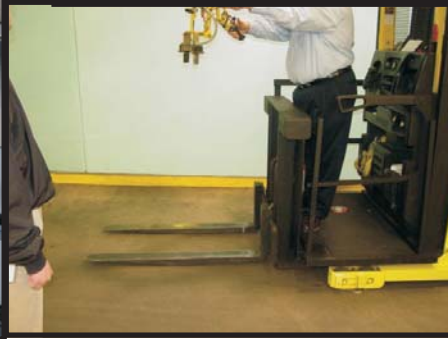

SUPERIOR ENGINEERING INC.

SUPERIOR MANIPULATOR ATTACHMENT

SE SUPERIOR ENGINEERING 1-800-359-3052
WWW.SUPERIORENG.COM

MANIPULATOR ATTACHMENT

Superior Engineering works together as an integrator with material handling dealers, pneumatic specialist and end users to develop, install and connect mobile forklifts with pneumatic manipulator arms and end effectors. We install the latest pneumatic systems and fabricate our own reservoir and mounting systems to better utilize the given space in a more compact fashion. We will install these units on electric pallet trucks, order pickers, counterbalance trucks or stationary units. We understand that each application is unique and in most cases a plant visit is required by one of our pneumatic specialists.