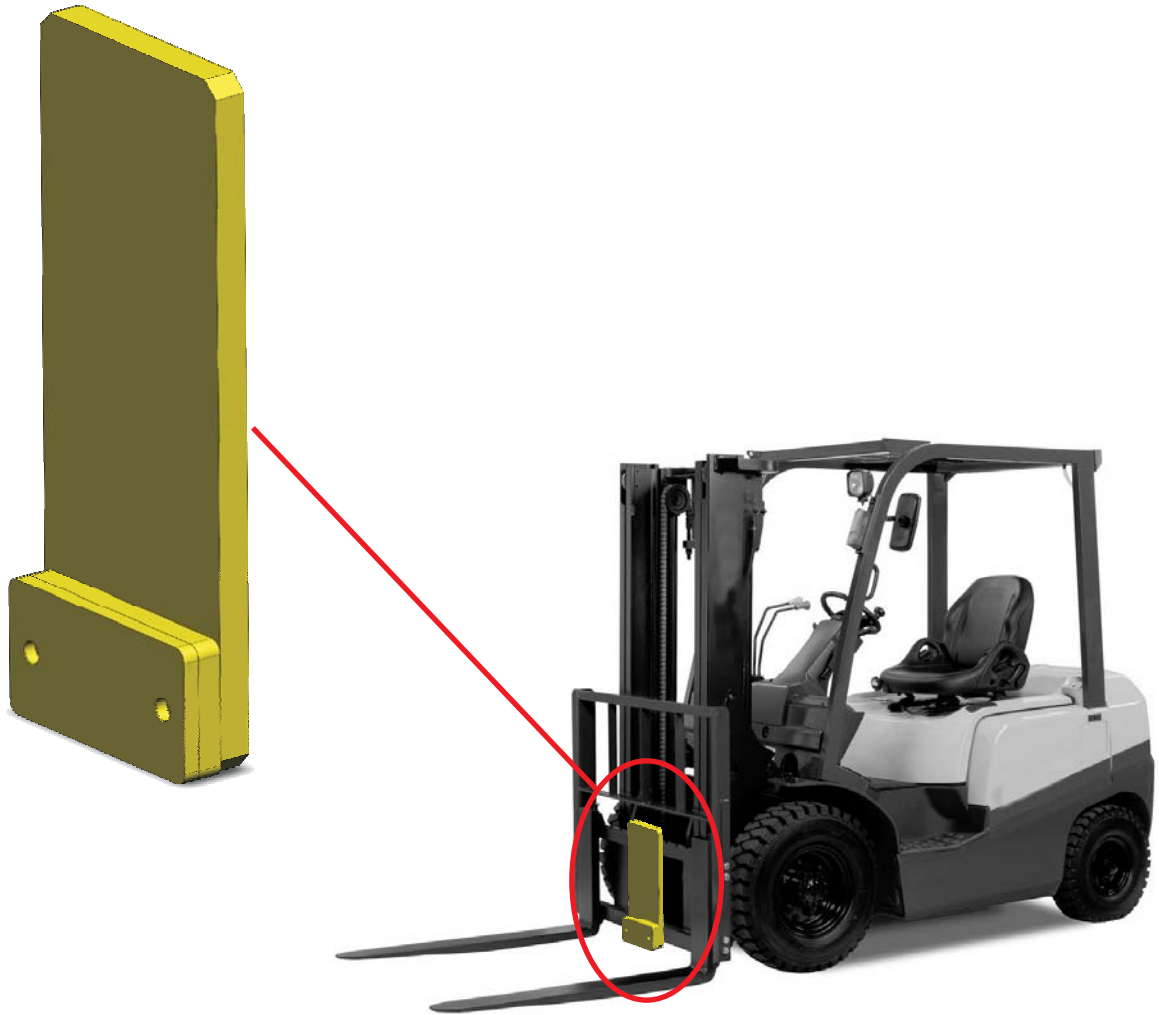

SUPERIOR ENGINEERING INC.

SUPERIOR PALLET SAVER

SE SUPERIOR ENGINEERING 1-800-359-3052
WWW.SUPERIORENG.COM

PALLET SAVER

Superior Engineering pallet savers create a protective buffer that will prevent your pallet from slamming against the radius at the base of your forks. The pallet saver is mounted between the forks of your lift truck carriage and is designed to keep the operator from damaging or destroying pallets upon entry. All ITA mounts are available and any spacing that you request can be accommodated.