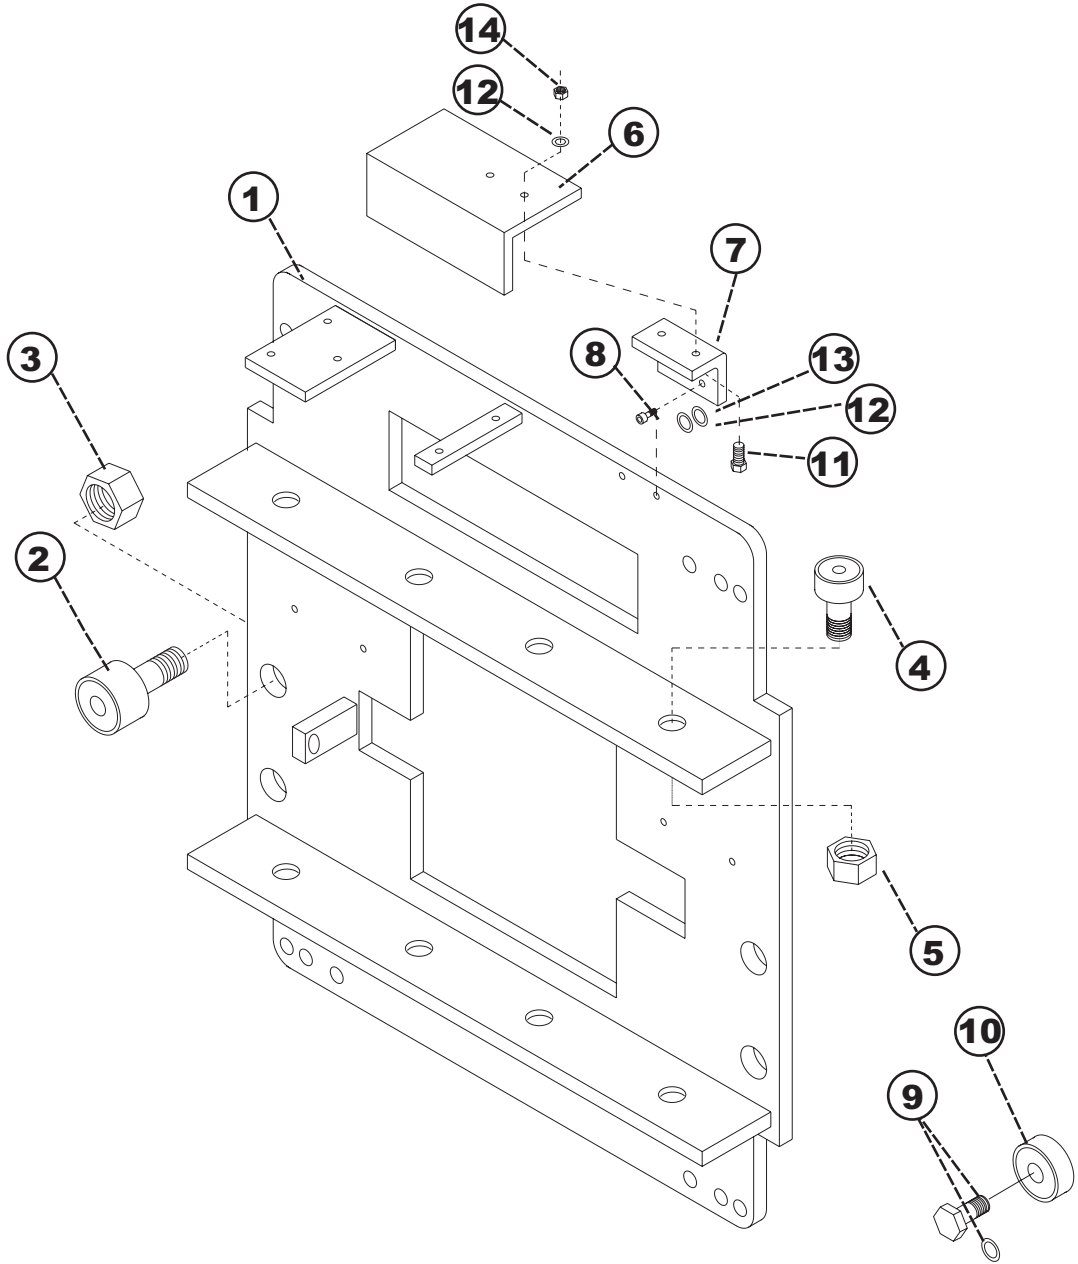

FIXED FRAME ASSEMBLY

REFERENCE	QTY REQ'D	PART #	DESCRIPTION
1	1	8204A	FIXED FRAME WELDMENT - GEN2
2	4	8355	LOAD BEARING
3	4	9104	LOAD BEARING NUT
4	8	8357	ROLLER BEARING
5	8	9110	ROLLER BEARING NUT
6	1	8328C	UPPER CABLE TRACK GUARD
7	1	250069D	UPPER CABLE TRACK GUARD MOUNT
8	2	001036	BOLT
9	4	001054/001055	THRUST BEARING BOLT / WASHER
10	4	683819/688168	THRUST BEARING / HD THRUST BEARING
11	2	9108	ALLEN BOLT
12	2	001004	LOCK WASHER
13	2	001028	FLAT WASHER
14	2	001046	NUT