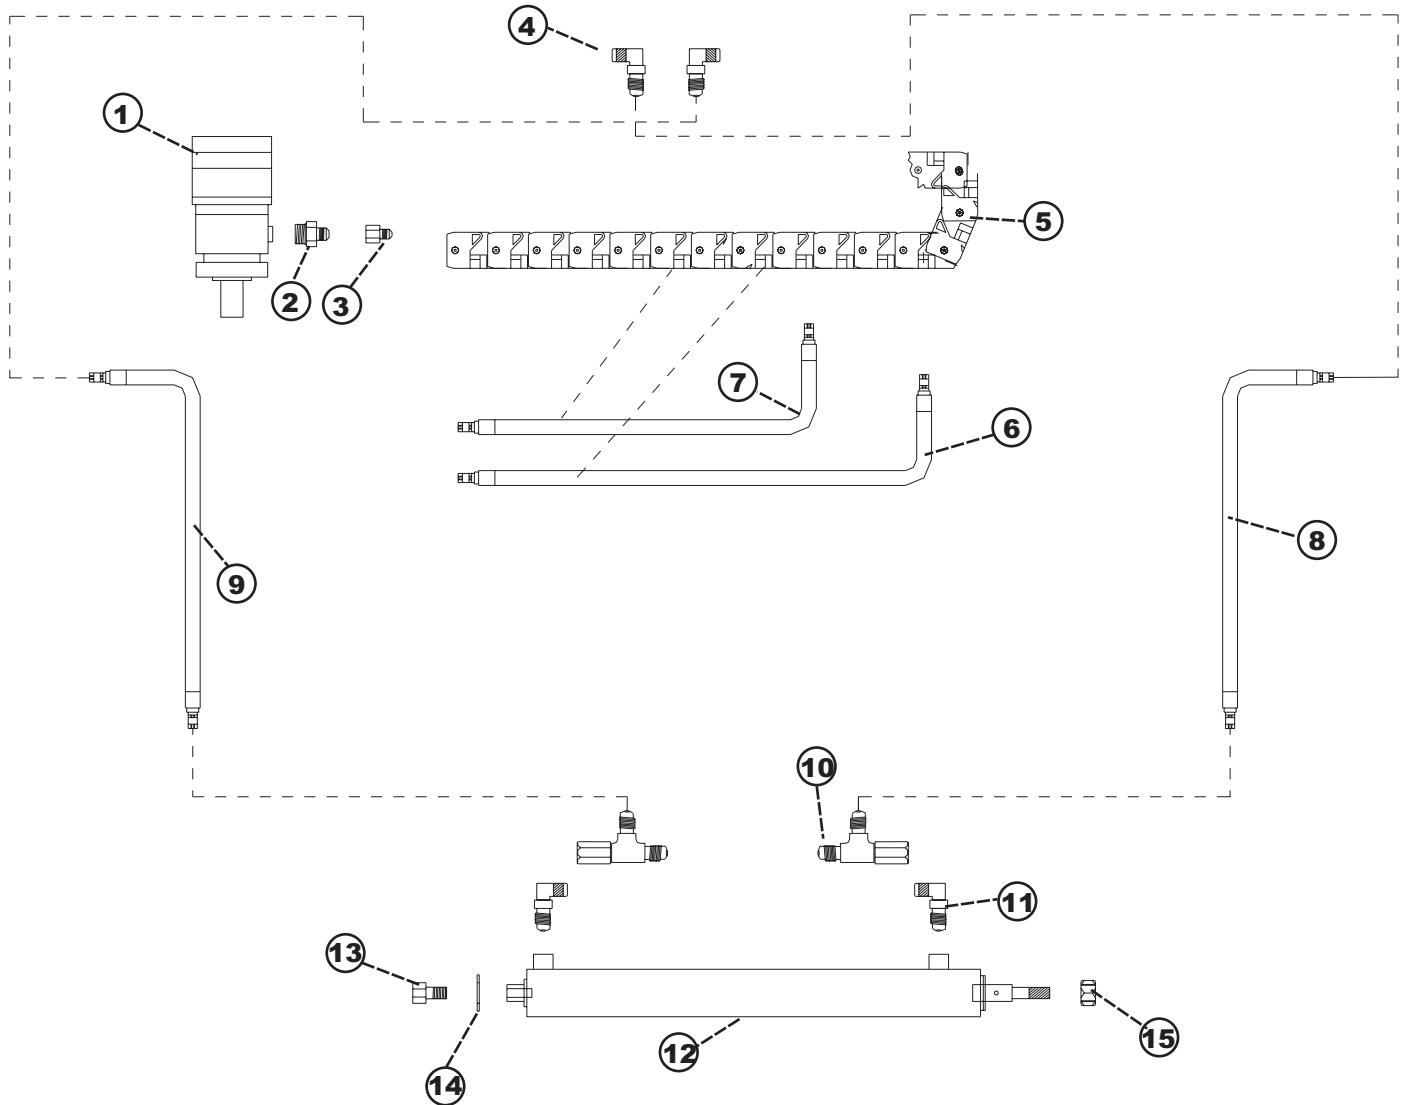

# TRAVERSE HYDRAULICS

REFERENCE	QTY REQ'D	PART #	DESCRIPTION
1	1	306027C	DRIVE MOTOR
2	2	8319	FITTING
3	2	8323	ADAPTER
4	2	8340	FITTING
5	1	8349	INNER CABLE TRACK
6	1	8348	HOSE
7	1	8343	HOSE
8	1	8342	HOSE
9	1	8341	HOSE
10	2	8338	T-ADAPTER
11	2	8317	FITTING
12	1	8327	SIDE-SHIFT CYLINDER
13	1	304449	BOLT
14	1	304448	WASHER
15	1	304464	LOCK NUT