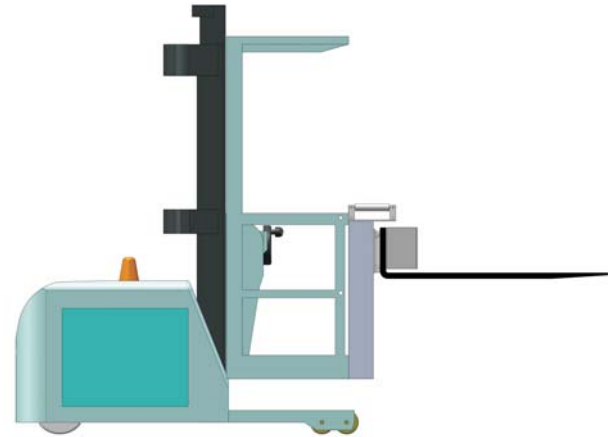

**SUPERIOR ENGINEERING INC.**

**SUPERIOR**

**EZ-LOADER**

**ORDER PICKER MINI-MAST**

**SE SUPERIOR 1-800-359-3052**  
**ENGINEERING WWW.SUPERIORENG.COM**

# EZ-LOADER

The Superior Engineering EZ-Loader was designed with ease and convenience in mind. The EZ-Loader is an auxiliary mast with a carriage and forks attached to the front of your order picker with a gravity conveyor across the top of the auxiliary mast. This enables the operator to lift rolls of material or boxes via the mast, raise the load to the height of the conveyor, maneuver the individual roll or box onto the conveyor and easily slide it into the rack. The process is totally reversible allowing rolls or boxes to also be selected from the rack and onto the auxiliary mast. If you are handling individual loads or different types of items, a buggy or specially designed cart can be supplied to help in the temporary storage of your loads.

The buggy is equipped with telescopic load retainers that enable you to retain different size loads without interference from unnecessary parts. The carts are designed for your specific box sizes. Casters can be placed onto the buggies or carts to enable any person to be able to move them without the use of a lift truck or pallet jack. Many unique uses can be found for the EZ-Loader.