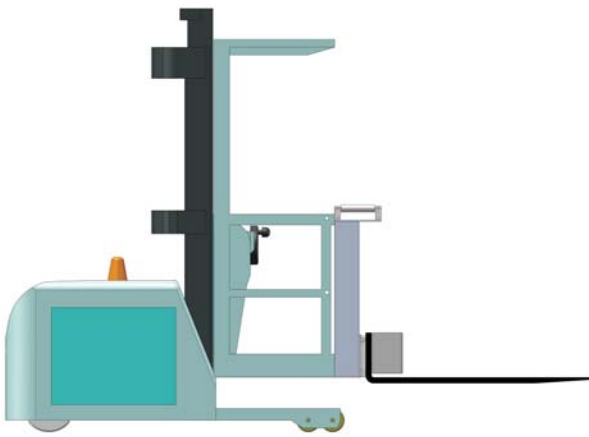

**SUPERIOR ENGINEERING INC.**

**SUPERIOR**

**EZ-LOADER**

**ORDER PICKER MINI-MAST**

**SE SUPERIOR 1-800-359-3052**  
**ENGINEERING WWW.SUPERIORENG.COM**

# EZ-LOADER

The Superior Engineering EZ-Loader was designed with ease and convenience in mind. The EZ-Loader is an auxiliary mast with a carriage and forks attached to the front of your order picker with a gravity conveyor across the top of the auxiliary mast. This enables the operator to lift rolls of material or boxes via the mast, raise the load to the height of the conveyor, maneuver the individual roll or box onto the conveyor and easily slide it into the rack. The process is totally reversible allowing rolls or boxes to also be selected from the rack and onto the auxiliary mast. If you are handling individual loads or different types of items, a buggy or specially designed cart can be supplied to help in the temporary storage of your loads.

The buggy is equipped with telescopic load retainers that enable you to retain different size loads without interference from unnecessary parts. The carts are designed for your specific box sizes. Casters can be placed onto the buggies or carts to enable any person to be able to move them without the use of a lift truck or pallet jack. Many unique uses can be found for the EZ-Loader.