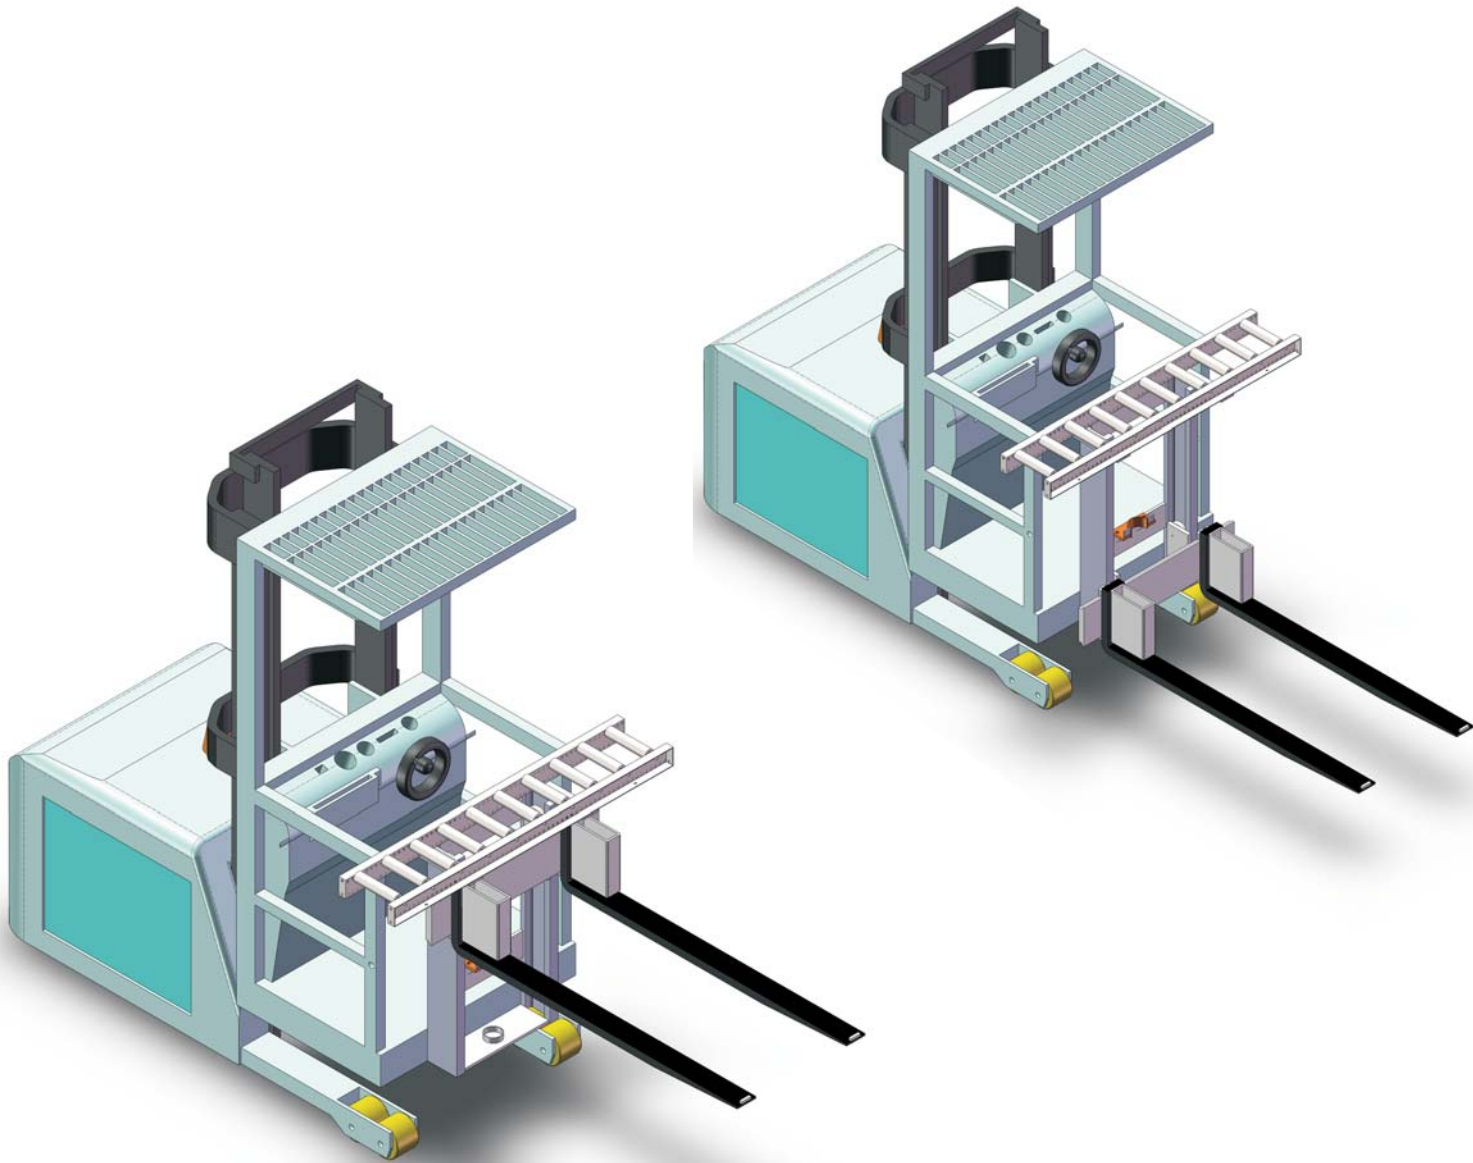

**SUPERIOR ENGINEERING INC.**

**SUPERIOR**

**EZ-LOADER**

**ORDER PICKER MINI-MAST**

**SE SUPERIOR 1-800-359-3052**  
**ENGINEERING WWW.SUPERIORENG.COM**

# EZ-LOADER

The Superior Engineering EZ-Loader was designed with ease and convenience in mind. The EZ-Loader is an auxiliary mast with a carriage and forks attached to the front of your order picker with a gravity conveyor across the top of the auxiliary mast. This enables the operator to lift rolls of material or boxes via the mast, raise the load to the height of the conveyor, maneuver the individual roll or box onto the conveyor and easily slide it into the rack. The process is totally reversible allowing rolls or boxes to also be selected from the rack and onto the auxiliary mast. If you are handling individual loads or different types of items, a buggy or specially designed cart can be supplied to help in the temporary storage of your loads.

The buggy is equipped with telescopic load retainers that enable you to retain different size loads without interference from unnecessary parts. The carts are designed for your specific box sizes. Casters can be placed onto the buggies or carts to enable any person to be able to move them without the use of a lift truck or pallet jack. Many unique uses can be found for the EZ-Loader.