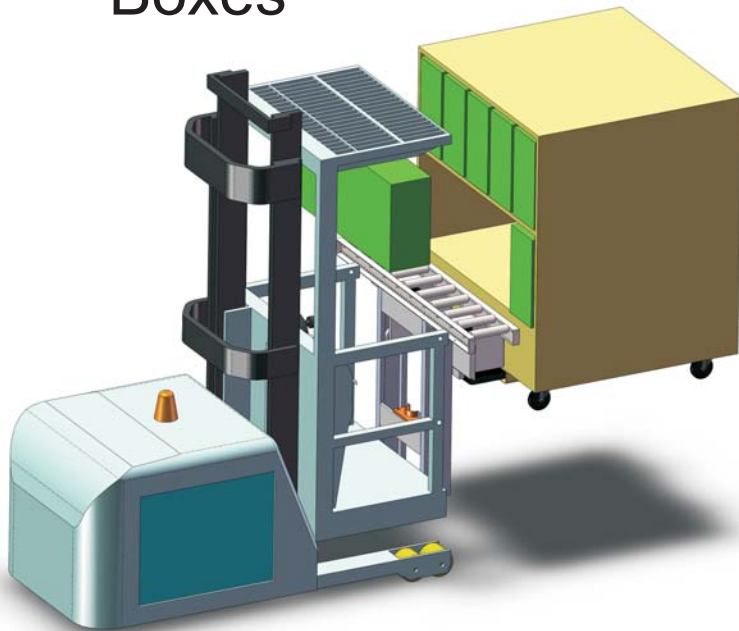

EZ-LOADER

The Superior Engineering EZ-Loader was designed with ease and convenience in mind. The EZ-Loader is an auxiliary mast with a carriage and forks attached to the front of your order picker with a gravity conveyor across the top of the auxiliary mast. This enables the operator to lift rolls of material or boxes via the mast, raise the load to the height of the conveyor, maneuver the individual roll or box onto the conveyor and easily slide it into the rack. The process is totally reversible allowing rolls or boxes to also be selected from the rack and onto the auxiliary mast. If you are handling individual loads or different types of items, a buggy or specially designed cart can be supplied to help in the temporary storage of your loads.

The buggy is equipped with telescopic load retainers that enable you to retain different size loads without interference from unnecessary parts. The carts are designed for your specific box sizes. Casters can be placed onto the buggies or carts to enable any person to be able to move them without the use of a lift truck or pallet jack. Many unique uses can be found for the EZ-Loader.

Boxes

Rolls