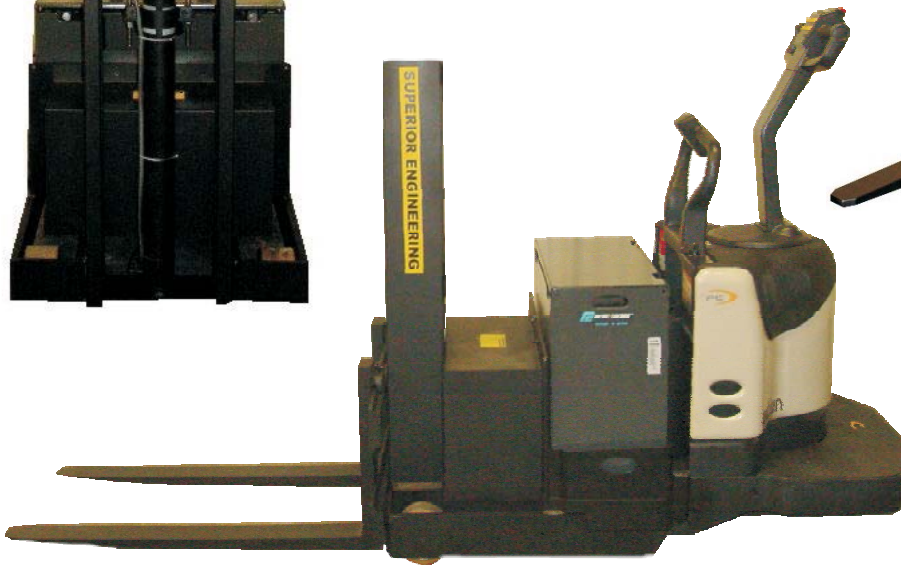

SUPERIOR ENGINEERING INC.

SUPERIOR MINI-MAST

SE SUPERIOR 1-800-359-3052
ENGINEERING WWW.SUPERIORENG.COM

SUPERIOR MINI-MAST

- Lift heights per your application**
- ITA Carriage**
- Standard Forks**
- Excellent Maneuverability**
- Uses on board hydraulics if the lift height is under 12" or light loads.**