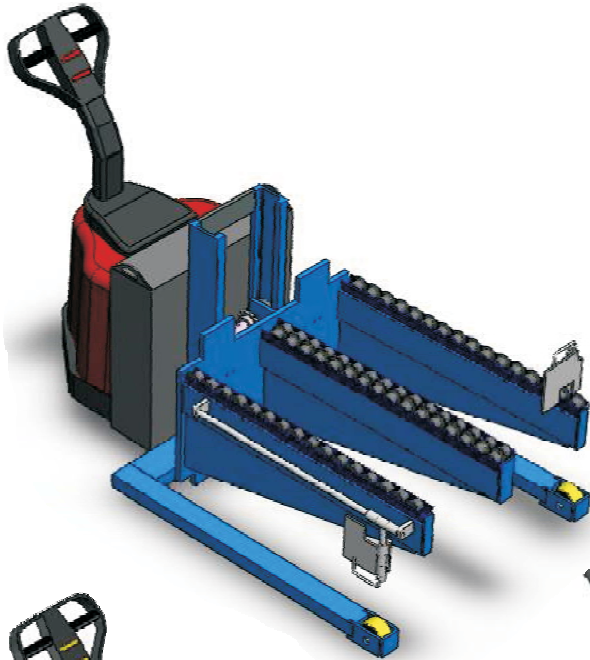

# **SUPERIOR PALLET TRUCK MODIFICATIONS**

**SE SUPERIOR 1-800-359-3052**  
**ENGINEERING WWW.SUPERIORENG.COM**

# **SUPERIOR PALLET TRUCK MODIFICATIONS**

**CHAIR HANDLERS**

**PLATFORM BEDS**

**JIB LIFTING**

**ROLLER BEDS**

**TUGGERS**

**MINI-MAST**

**CART TOWING**

**ROLL LIFTING**

**BALE TILT**