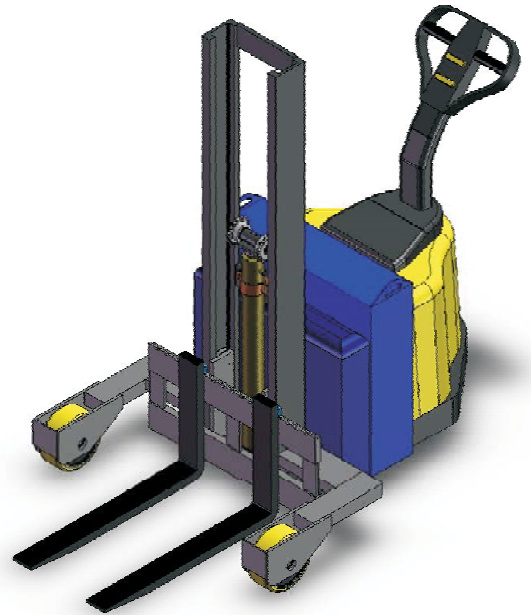

# **SUPERIOR PALLET TRUCK MODIFICATIONS**

**SE SUPERIOR 1-800-359-3052**  
**ENGINEERING WWW.SUPERIORENG.COM**