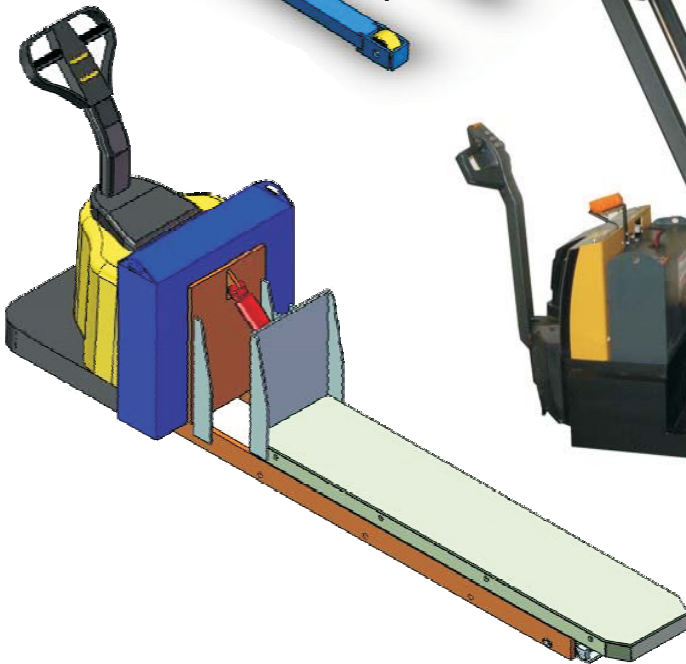

# **SUPERIOR PALLET TRUCK MODIFICATIONS**

**SE SUPERIOR 1-800-359-3052**  
**ENGINEERING WWW.SUPERIORENG.COM**

# **SUPERIOR PALLET TRUCK MODIFICATIONS**

**CHAIR HANDLERS**

**PLATFORM BEDS**

**JIB LIFTING**

**ROLLER BEDS**

**TUGGERS**

**MINI-MAST**

**CART TOWING**

**ROLL LIFTING**

**BALE TILT**