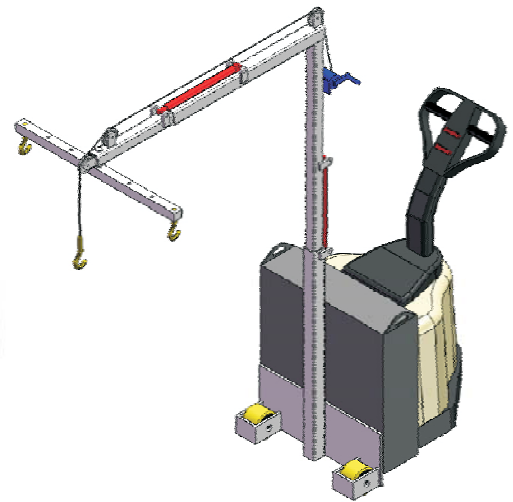

# **SUPERIOR PALLET TRUCK MODIFICATIONS**

**SE SUPERIOR 1-800-359-3052**  
**ENGINEERING WWW.SUPERIORENG.COM**

**ROLL LIFTING**

**BALE TILT**