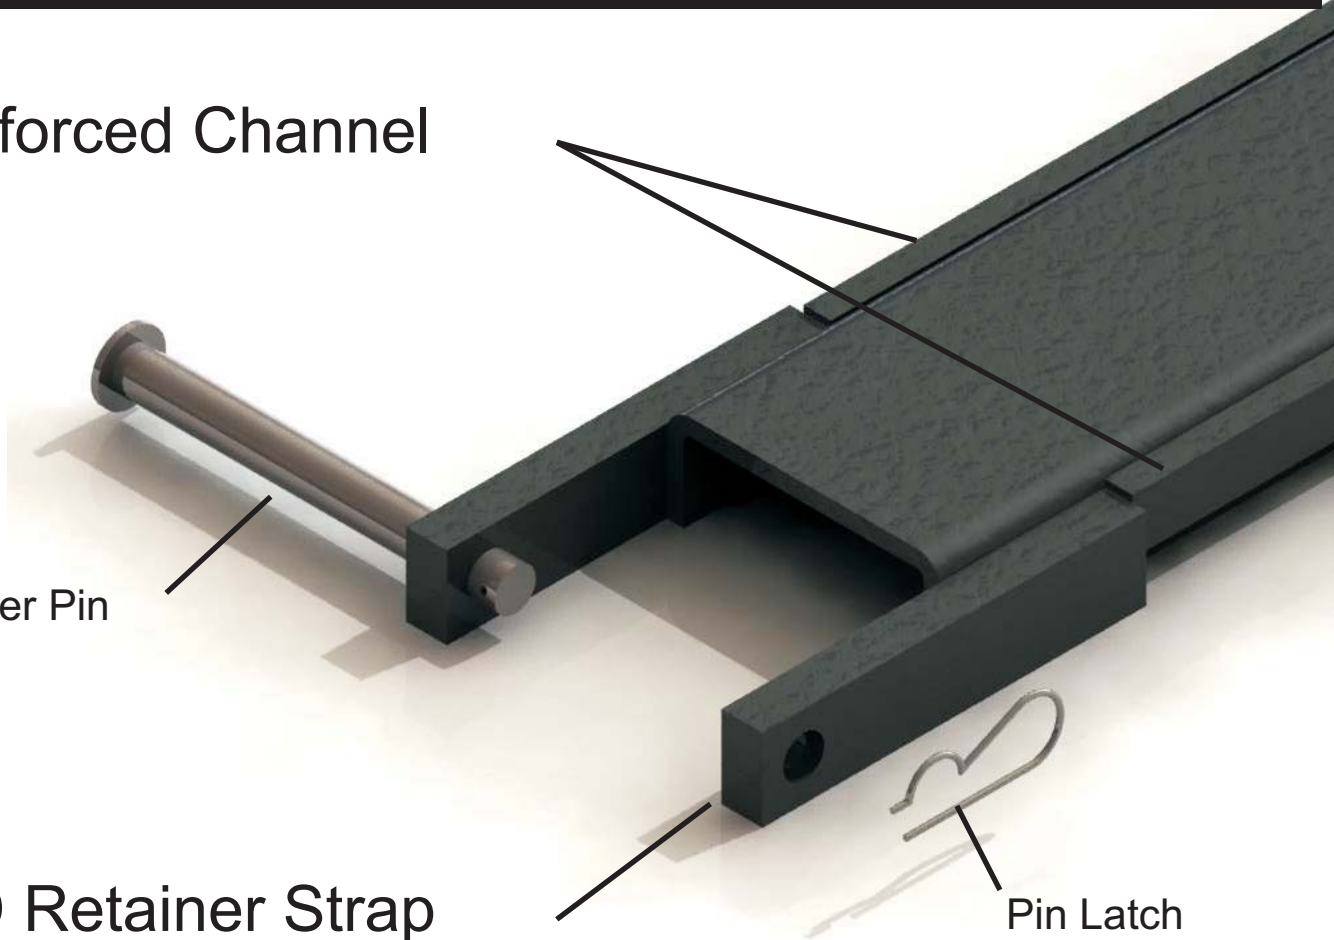

FORK EXTENSIONS

HEAVY DUTY QUICK DISCONNECT

Reinforced Channel

Retainer Pin

QD Retainer Strap

Pin Latch

HEAVY DUTY QUICK DISCONNECT FORK EXTENSIONS

FITS 4 INCH WIDE FORKS