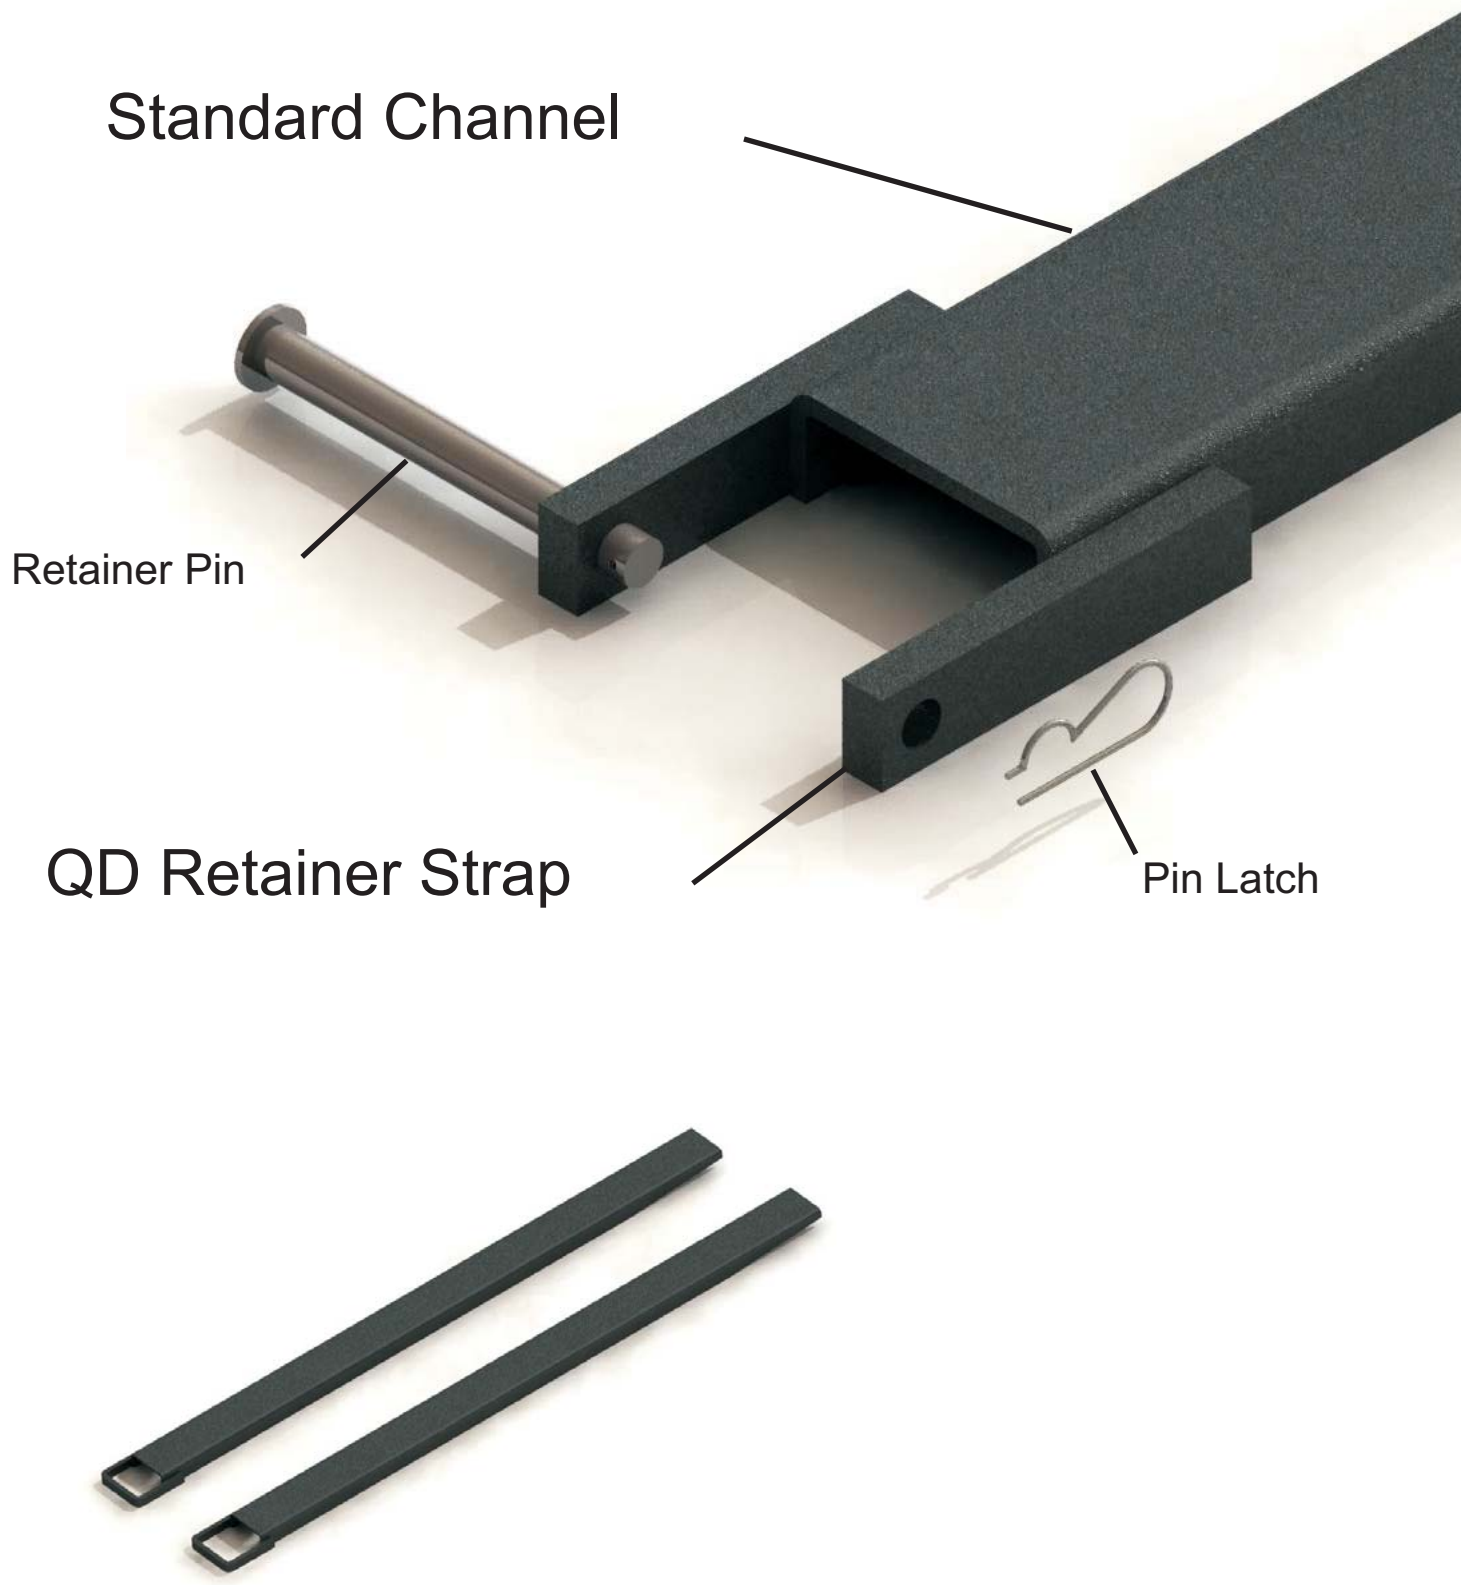

FORK EXTENSIONS

QUICK DISCONNECT