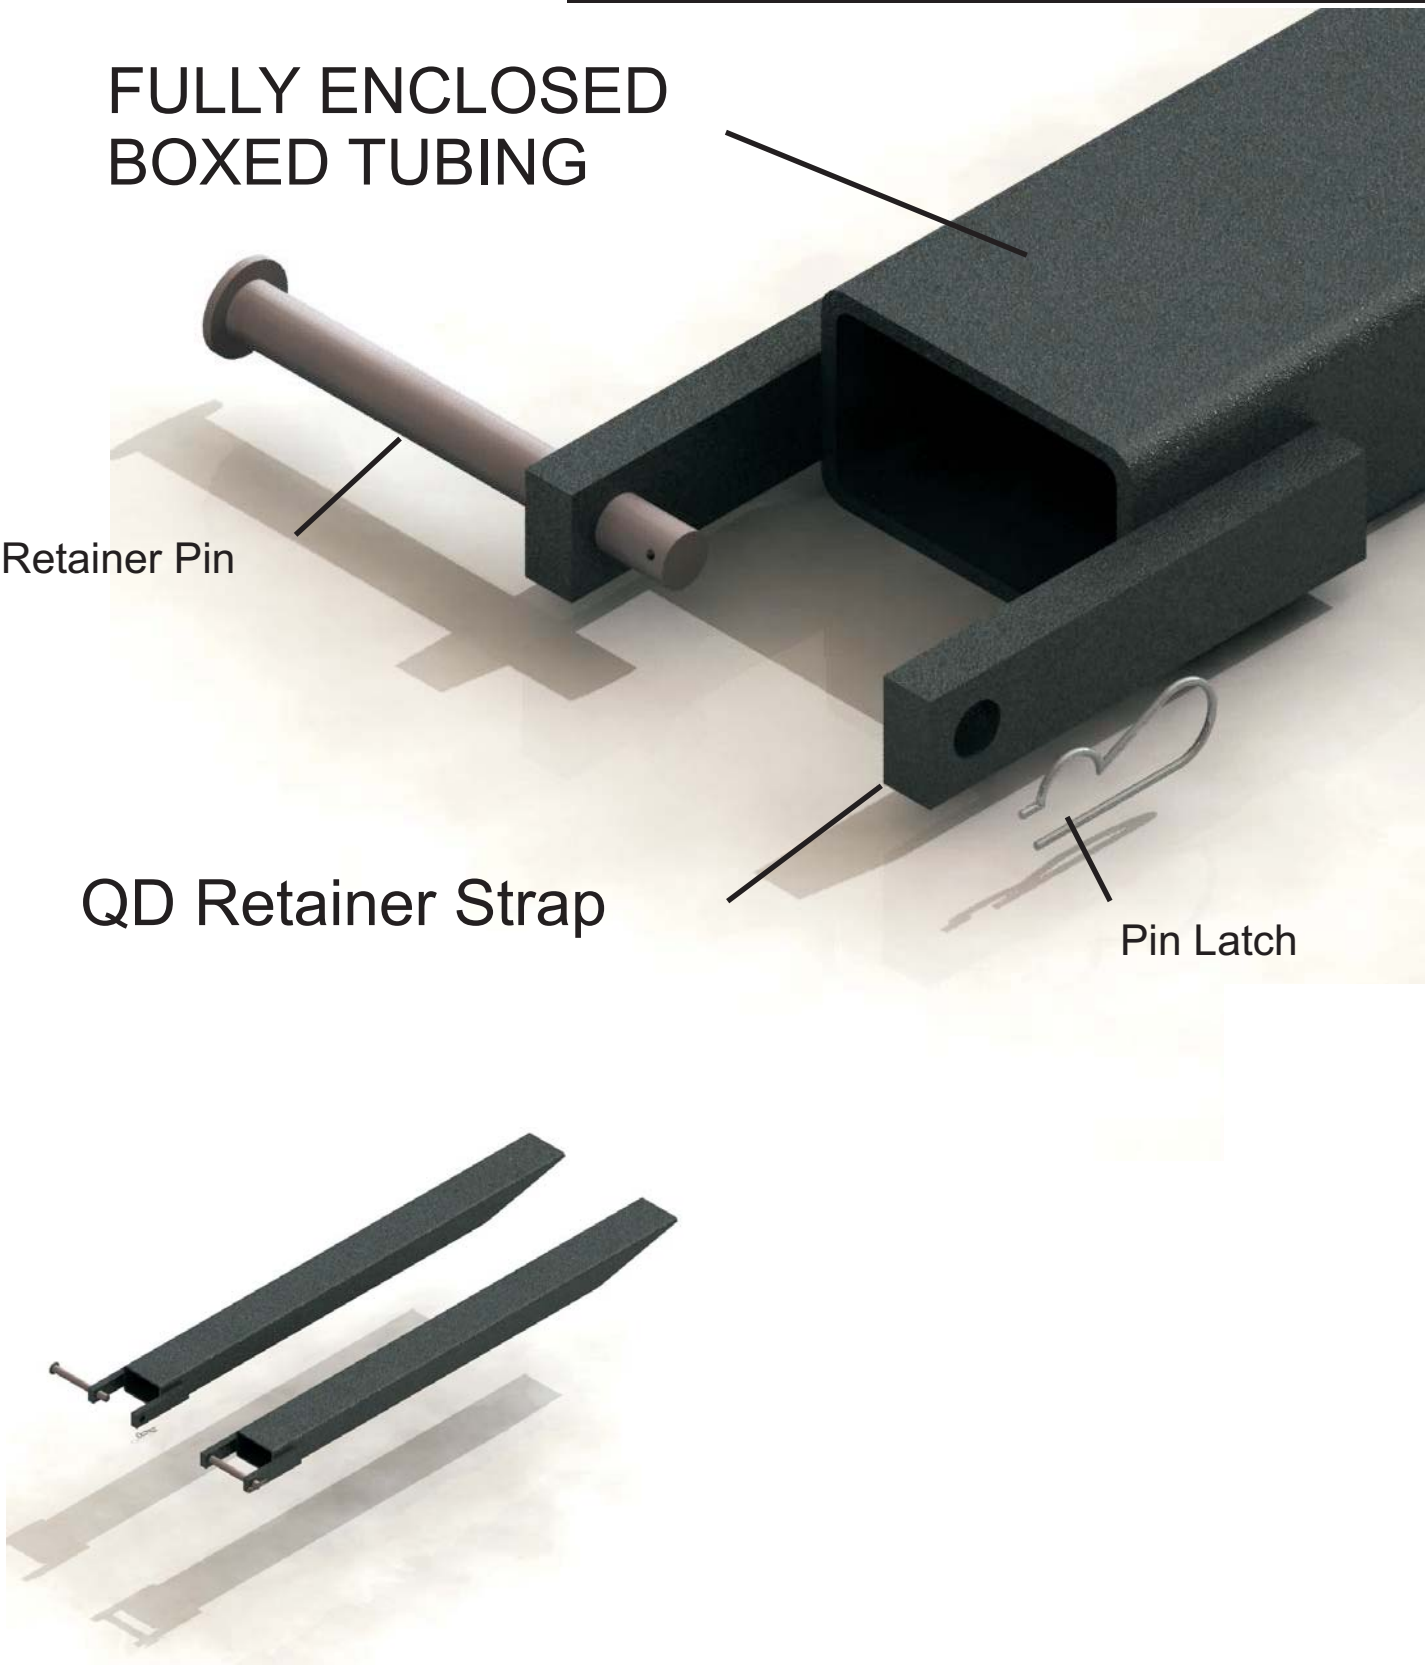

FORK EXTENSIONS

HEAVY DUTY QUICK DISCONNECT

Reinforced Channel

Retainer Pin

QD Retainer Strap

Pin Latch

HEAVY DUTY QUICK DISCONNECT FORK EXTENSIONS

FITS 4 INCH WIDE FORKS

For special sizes please call the factory at 1-800-359-3052

FORK EXTENSIONS

BOX EXTENSIONS

FULLY ENCLOSED
BOXED TUBING

Retainer Pin

QD Retainer Strap

Pin Latch

BOXED FORK EXTENSIONS