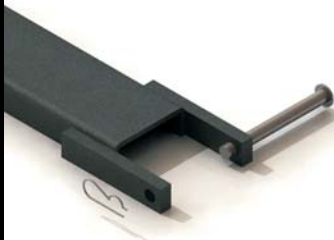

SUPERIOR ENGINEERING INC.

SUPERIOR FORK EXTENSIONS

SE SUPERIOR 1-800-359-3052
ENGINEERING WWW.SUPERIORENG.COM

SUPERIOR FORK EXTENSION

STANDARD EXTENSIONS

Formed C-channel style, most common type used. A standard U-shaped retainment strap holds the extension to the fork.

QUICK DISCONNECT EXTENSIONS

Formed C-channel style with a pull pin retainment strap for easy on and off.

HEAVY DUTY EXTENSIONS

Formed C-channel style with reinforcement strap welded down each side of the extension for added capacity. Adds 25% to the original capacity.

HEAVY DUTY, QUICK DISCONNECT EXTENSIONS

Formed C-channel style with reinforcement strap welded down each side of the extension for added capacity. Adds 25% to the original capacity. Also has a pull pin retainment strap for easy on and off.

BOXED EXTENSIONS

Completely boxed in style extension with a pull pin retainment strap. This style extension adds 50% to the original capacity. This extension completely envelops the fork.

Special extensions designed and made upon request!