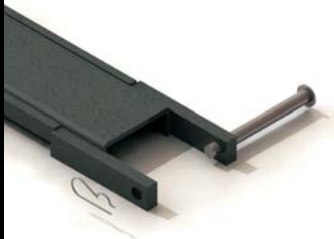

SUPERIOR ENGINEERING INC.

SUPERIOR FORK EXTENSIONS

SE SUPERIOR 1-800-359-3052
ENGINEERING WWW.SUPERIORENG.COM

SUPERIOR FORK EXTENSION

STANDARD EXTENSIONS

Formed C-channel style, most common type used. A standard U-shaped retainment strap holds the extension to the fork.

QUICK DISCONNECT EXTENSIONS

Formed C-channel style with a pull pin retainment strap for easy on and off.

HEAVY DUTY EXTENSIONS

Formed C-channel style with reinforcement strap welded down each side of the extension for added capacity. Adds 25% to the original capacity.

HEAVY DUTY, QUICK DISCONNECT EXTENSIONS

Formed C-channel style with reinforcement strap welded down each side of the extension for added capacity. Adds 25% to the original capacity. Also has a pull pin retainment strap for easy on and off.

BOXED EXTENSIONS

Completely boxed in style extension with a pull pin retainment strap. This style extension adds 50% to the original capacity. This extension completely envelops the fork.

Special extensions designed and made upon request!