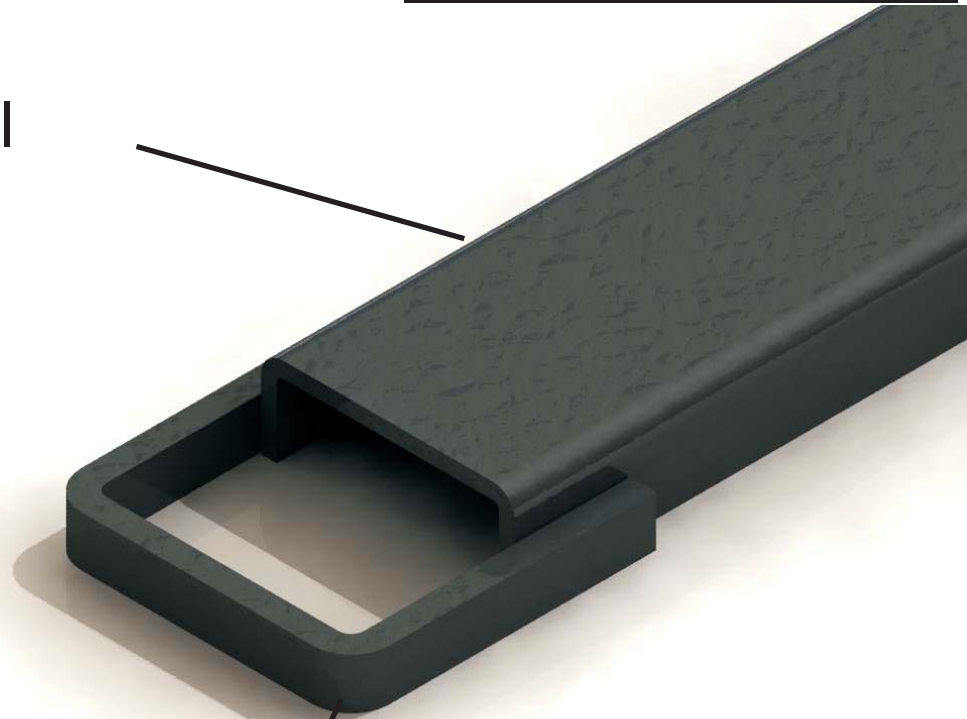

HEAVY DUTY, QUICK DISCONNECT EXTENSIONS

Formed C-channel style with reinforcement strap welded down each side of the extension for added capacity. Adds 25% to the original capacity. Also has a pull pin retainment strap for easy on and off.

BOXED EXTENSIONS

Completely boxed in style extension with a pull pin retainment strap. This style extension adds 50% to the original capacity. This extension completely envelops the fork.

Special extensions designed and made upon request!

FORK EXTENSIONS

STANDARD

QUICK DISCONNECT

HEAVY DUTY

HEAVY DUTY QUICK DISCONNECT

BOX STYLE

FORK EXTENSIONS

STANDARD

Standard Channel

Loop Retainer Strap

STANDARD FORK EXTENSIONS

FITS 4 INCH WIDE FORKS

MODEL #	FORK LENGTH	EXTENSION LENGTH	WEIGHT
FE5054	36"	54"	81#
FE5063	42"	63"	99#
FE5072	48"	72"	108#
FE5090	60"	90"	135#
FE5108	72"	108"	164#