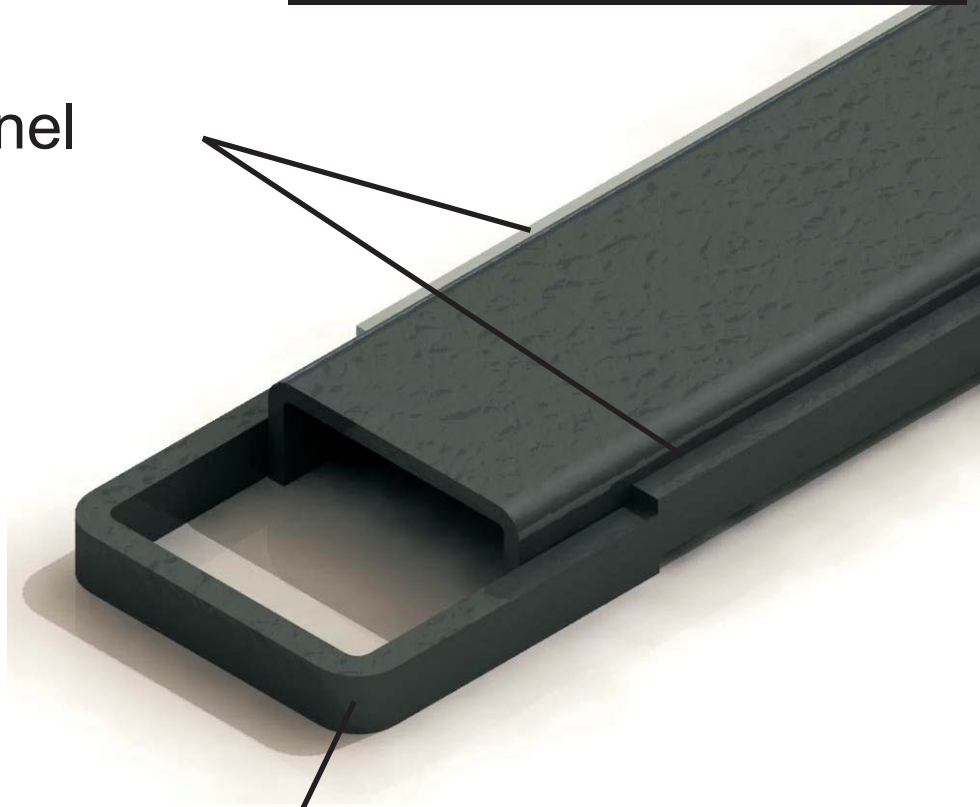

FITS 7 INCH WIDE FORKS

MODEL #	FORK LENGTH	EXTENSION LENGTH	WEIGHT
FE9054QD	36"	54"	150#
FE9063QD	42"	63"	181#
FE9072QD	48"	72"	199#
FE9090QD	60"	90"	249#
FE9108QD	72"	108"	283#

For special sizes please call the factory at 1-800-359-3052

FORK EXTENSIONS

HEAVY DUTY

Reinforced Channel

Loop Retainer Strap

HEAVY DUTY FORK EXTENSIONS

FITS 4 INCH WIDE FORKS

MODEL #	FORK LENGTH	EXTENSION LENGTH	WEIGHT
FH5054	36"	54"	93
FH5063	42"	63"	119
FH5072	48"	72"	128
FH5090	60"	90"	155
FH5108	72"	108"	184