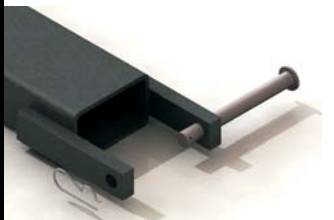

SUPERIOR ENGINEERING INC.

SUPERIOR FORK EXTENSIONS

SE SUPERIOR 1-800-359-3052
ENGINEERING WWW.SUPERIORENG.COM

SUPERIOR FORK EXTENSION

STANDARD EXTENSIONS

Formed C-channel style, most common type used. A standard U-shaped retainment strap holds the extension to the fork.

QUICK DISCONNECT EXTENSIONS

Formed C-channel style with a pull pin retainment strap for easy on and off.

HEAVY DUTY EXTENSIONS

Formed C-channel style with reinforcement strap welded down each side of the extension for added capacity. Adds 25% to the original capacity.

HEAVY DUTY, QUICK DISCONNECT EXTENSIONS

Formed C-channel style with reinforcement strap welded down each side of the extension for added capacity. Adds 25% to the original capacity. Also has a pull pin retainment strap for easy on and off.

BOXED EXTENSIONS

Completely boxed in style extension with a pull pin retainment strap. This style extension adds 50% to the original capacity. This extension completely envelops the fork.

Special extensions designed and made upon request!