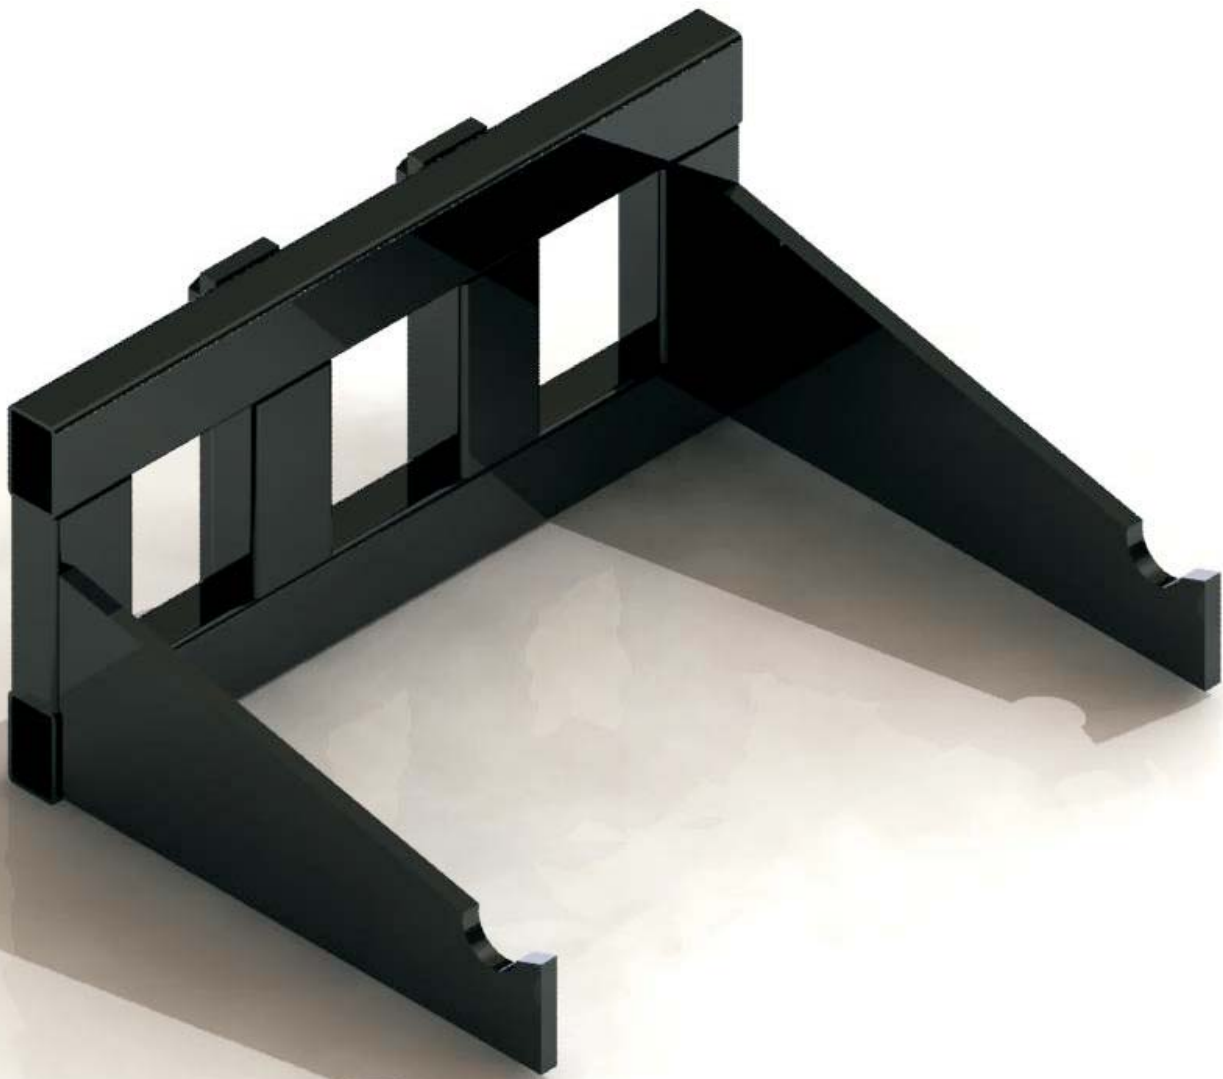

SUPERIOR ENGINEERING INC.

**SUPERIOR
BEAM HANDLER**

SE SUPERIOR ENGINEERING 1-800-359-3052
WWW.SUPERIORENG.COM

SUPERIOR BEAM HANDLERS

Superior Engineering beam handlers help you safely move beams or journals from one location to another, regardless of whether the beam or journal is empty or loaded. Our beam handler eliminates the dangers involved in moving beams or journals using conventional forks by offering handlers offer a saddle in which the ends of the beam can sit. This saddle anchors the beam in place, eliminating the possibility of rolling or other movement that could result in significant damage or injury.

**FORK or ITA MOUNTED
STEEL CONSTRUCTION
OSHA AND ANSI/ASME COMPLIANT
AMERICAN MADE
SAFELY STORES, RETRIEVES AND CARRIES BEAMS OR JOURNALS**