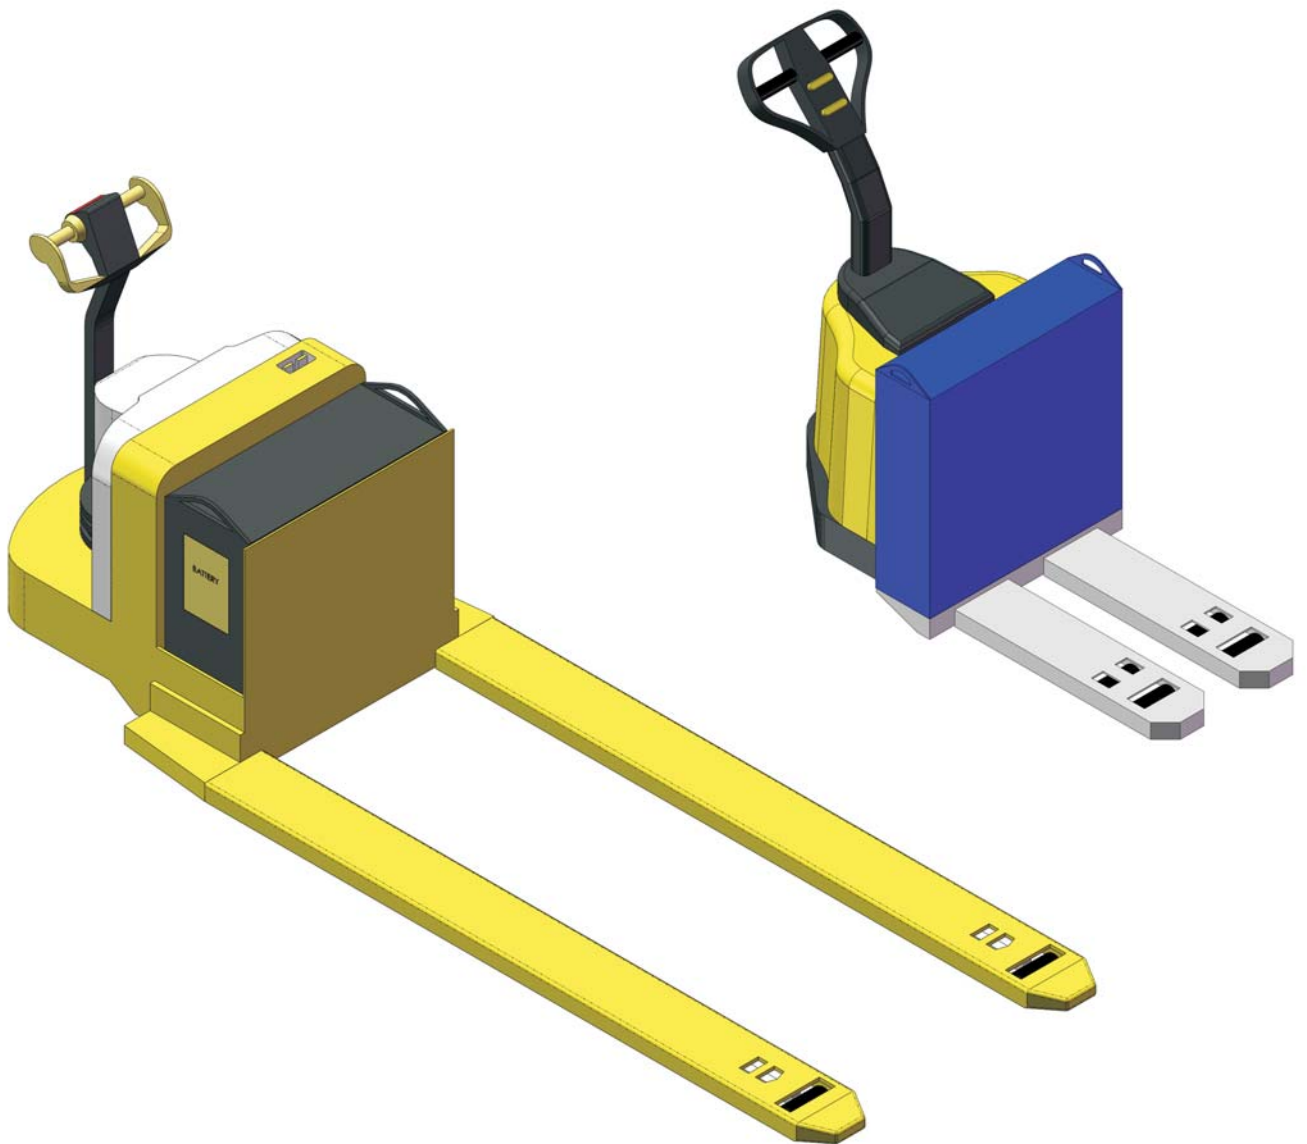

SUPERIOR ENGINEERING INC.

SUPERIOR

PALLET TRUCK

FORK MODIFICATION

SE SUPERIOR ENGINEERING 1-800-359-3052
WWW.SUPERIORENG.COM

PALLET TRUCK FORK MODS

Complete truck restructuring when performing fork modifications

**Fork Widening
Fork Narrowing
Fork Shortening
Fork Lengthening
Fork Widening & Lengthening**

**SE SUPERIOR
ENGINEERING**

1-800-359-3052

WWW.SUPERIORENG.COM