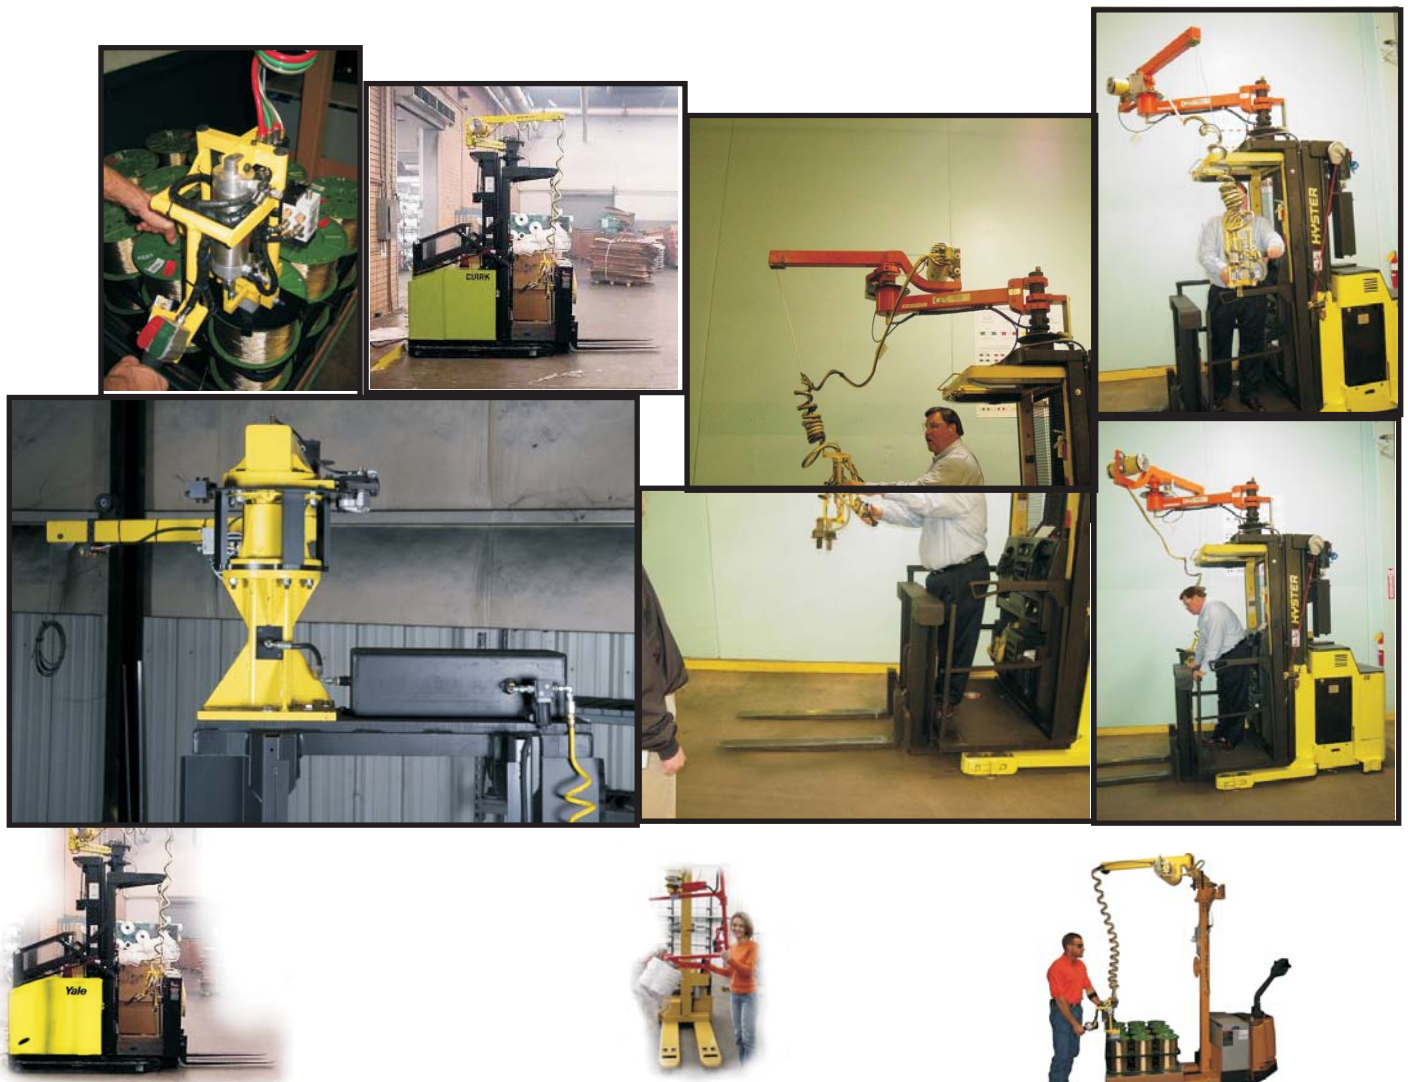

# **SUPERIOR MANIPULATOR ATTACHMENT**

**SE SUPERIOR ENGINEERING** 1-800-359-3052  
[WWW.SUPERIORENG.COM](http://WWW.SUPERIORENG.COM)

# MANIPULATOR ATTACHMENT

Superior Engineering works an integrator with material handling dealers, pneumatic specialists, and end users to develop, install, and connect mobile forklifts with pneumatic manipulator arms and end effectors. We install the latest pneumatic systems on electric pallet trucks, order pickers, counterbalance trucks, or stationary units, then fabricate our own reservoir and mounting systems to utilize the given space in a more compact fashion. Each application is unique; in most cases, a plant visit from one of our pneumatic specialists will be required.