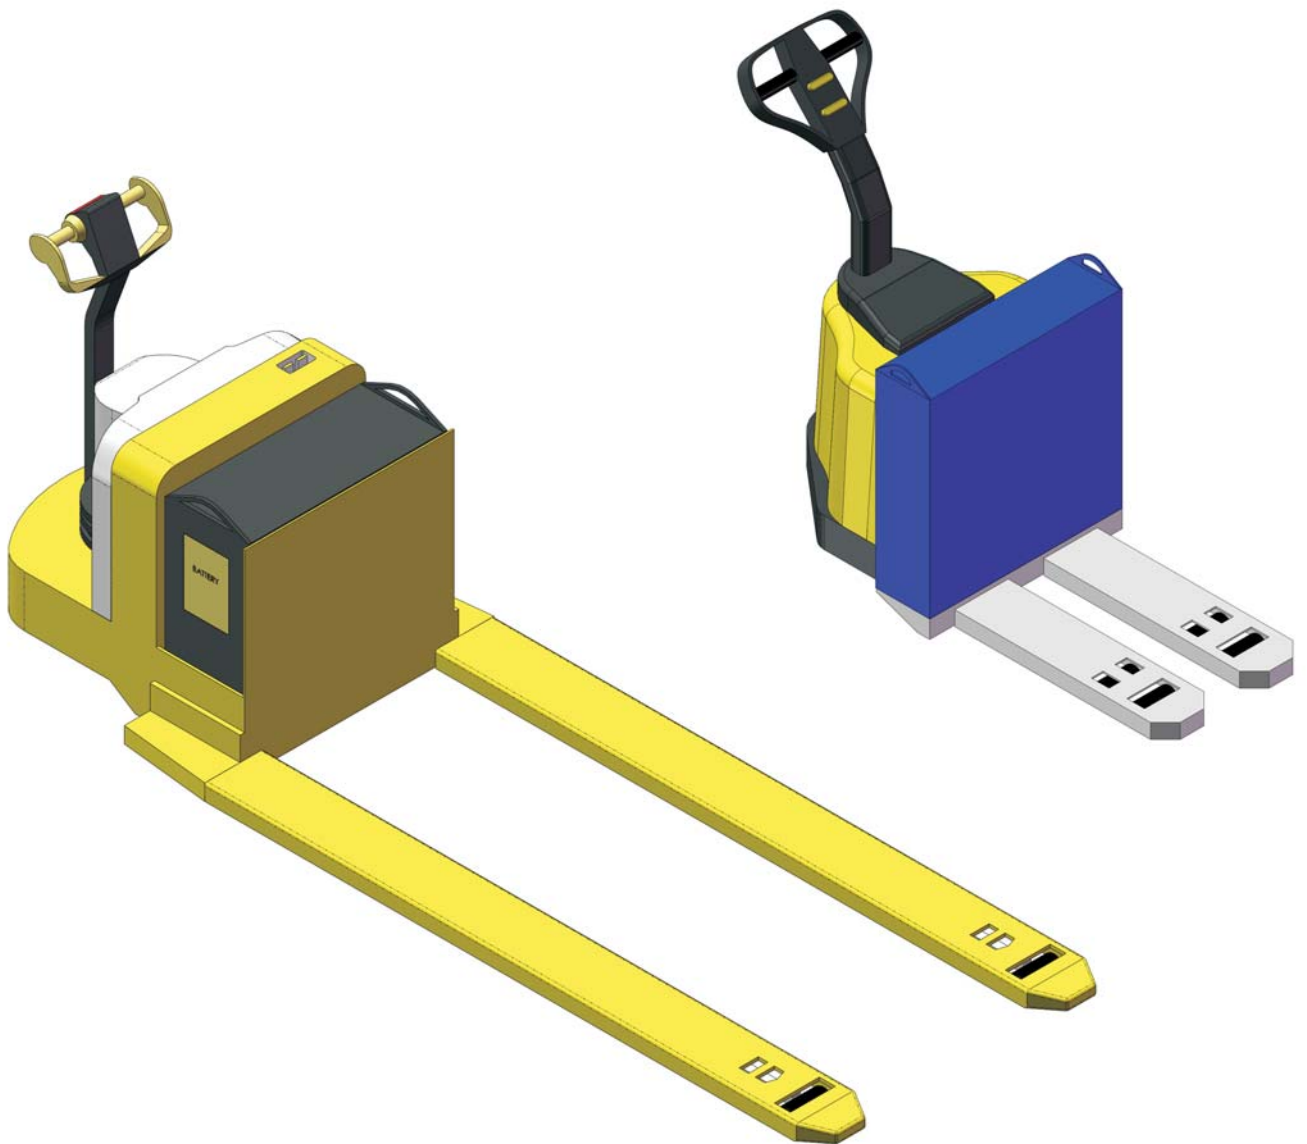

SUPERIOR ENGINEERING INC.

SUPERIOR

PALLET TRUCK

FORK MODIFICATION

SE SUPERIOR ENGINEERING 1-800-359-3052
WWW.SUPERIORENG.COM

PALLET TRUCK FORK MODS

Complete truck restructuring when performing fork modifications

**Fork Widening
Fork Narrowing
Fork Shortening
Fork Lengthening
Fork Widening & Lengthening**

**SE SUPERIOR
ENGINEERING**

**1-800-359-3052
WWW.SUPERIORENG.COM**